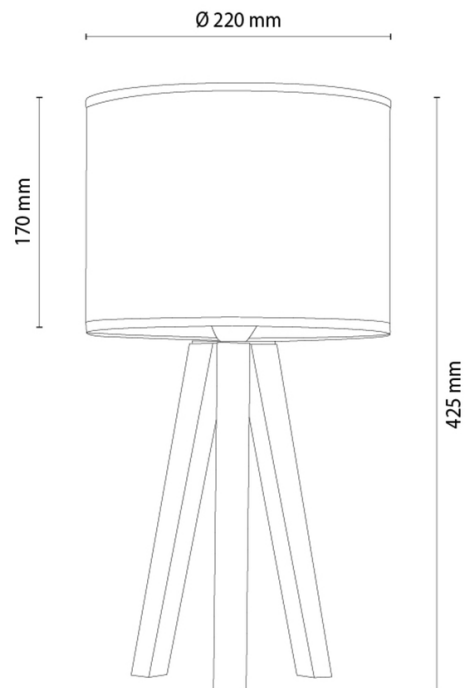

SOLEA

Table lamp

Article number:	7015616811766
EAN:	5905840269745
Light source:	1xE27 Max.25W
LED power W:	N/A
AC voltage:	220-240V
Luminous power lm:	N/A
Color temperature K:	N/A
Color rendering index CRI:	N/A
IP protection class:	IP20
Protection class:	2
Up&Down system:	N/A
Touch dimmer:	N/A
Click&Dimm system:	N/A
Magnetic mounting:	N/A
LED lighting method:	N/A
Lamp material:	Stained pine
Lamp color:	Walnut
Lampshade No.:	A1766
Lampshade material:	Linen fabric
Lampshade color:	Beige
Cable material:	Synthetic
Cable color:	Black
CE Declaration:	Download
FSC certificate:	FSC-C129231
Lamp dimensions	
Height (mm):	425
Width (mm):	N/A
Length (mm):	N/A
Diameter (mm):	N/A
Net weight kg:	0,96
Gross weight kg:	1,49
Dimensions of carton No.1	
Height (mm):	360
Width (mm):	240
Length (mm):	240
Dimensions of carton No.2	
Height (mm):	N/A
Width (mm):	N/A
Length (mm):	N/A
Dimensions of carton No.3	
Height (mm):	N/A
Width (mm):	N/A
Length (mm):	N/A