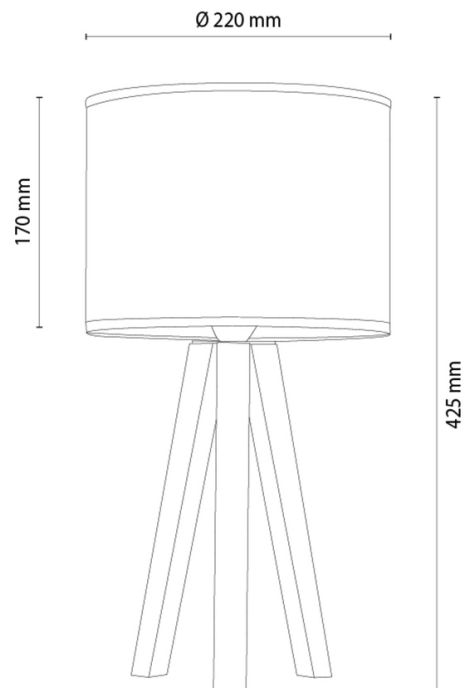

SOLEA

Table lamp

Article number:	7017420111800
EAN:	5905840269714
Light source:	1xE27 Max.25W
LED power W:	N/A
AC voltage:	220-240V
Luminous power lm:	N/A
Color temperature K:	N/A
Color rendering index CRI:	N/A
IP protection class:	IP20
Protection class:	2
Up&Down system:	N/A
Touch dimmer:	N/A
Click&Dimm system:	N/A
Magnetic mounting:	N/A
LED lighting method:	N/A
Lamp material:	Stained pine
Lamp color:	Brown
Lampshade No.:	A1800
Lampshade material:	Linen fabric
Lampshade color:	Beige/Black
Cable material:	Synthetic
Cable color:	Black
CE Declaration:	Download
FSC certificate:	FSC-C129231
Lamp dimensions	
Height (mm):	425
Width (mm):	N/A
Length (mm):	N/A
Diameter (mm):	
Net weight kg:	0,96
Gross weight kg:	1,49
Dimensions of carton No.1	
Height (mm):	360
Width (mm):	240
Length (mm):	240
Dimensions of carton No.2	
Height (mm):	N/A
Width (mm):	N/A
Length (mm):	N/A
Dimensions of carton No.3	
Height (mm):	N/A
Width (mm):	N/A
Length (mm):	N/A