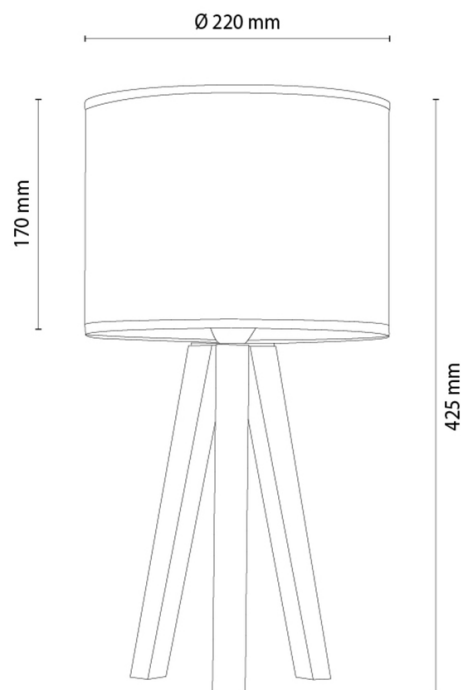

SOLEA

Table lamp

Article number:	7017420011043
EAN:	5905840269691
Light source:	1xE27 Max.25W
LED power W:	N/A
AC voltage:	220-240V
Luminous power lm:	N/A
Color temperature K:	N/A
Color rendering index CRI:	N/A
IP protection class:	IP20
Protection class:	2
Up&Down system:	N/A
Touch dimmer:	N/A
Click&Dimm system:	N/A
Magnetic mounting:	N/A
LED lighting method:	N/A
Lamp material:	Oak wood
Lamp color:	Oiled Oak
Lampshade No.:	A1043
Lampshade material:	Fabric
Lampshade color:	Black
Cable material:	Synthetic
Cable color:	Black
CE Declaration:	Download
FSC certificate:	FSC-C129231
Lamp dimensions	
Height (mm):	425
Width (mm):	N/A
Length (mm):	N/A
Diameter (mm):	N/A
Net weight kg:	0,96
Gross weight kg:	1,49
Dimensions of carton No.1	
Height (mm):	360
Width (mm):	240
Length (mm):	240
Dimensions of carton No.2	
Height (mm):	N/A
Width (mm):	N/A
Length (mm):	N/A
Dimensions of carton No.3	
Height (mm):	N/A
Width (mm):	N/A
Length (mm):	N/A