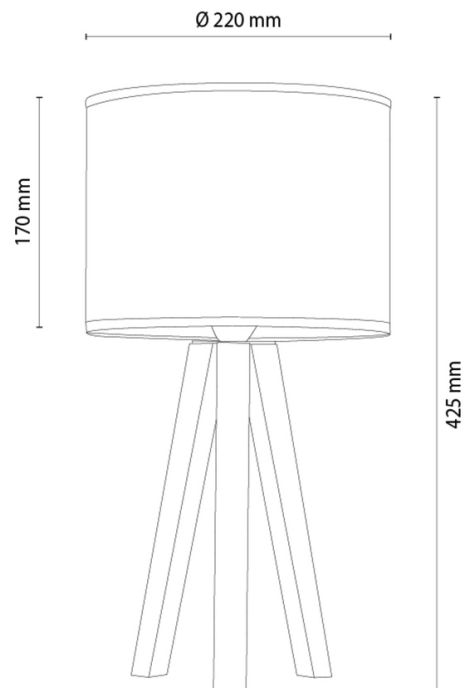

SOLEA

Table lamp

Article number:	7017420010221
EAN:	5905840269684
Light source:	1xE27 Max.25W
LED power W:	N/A
AC voltage:	220-240V
Luminous power lm:	N/A
Color temperature K:	N/A
Color rendering index CRI:	N/A
IP protection class:	IP20
Protection class:	2
Up&Down system:	N/A
Touch dimmer:	N/A
Click&Dimm system:	N/A
Magnetic mounting:	N/A
LED lighting method:	N/A
Lamp material:	Oak wood
Lamp color:	Oiled Oak
Lampshade No.:	A0221
Lampshade material:	Fabric
Lampshade color:	White
Cable material:	Synthetic
Cable color:	Black
CE Declaration:	Download
FSC certificate:	FSC-C129231
Lamp dimensions	
Height (mm):	425
Width (mm):	N/A
Length (mm):	N/A
Diameter (mm):	N/A
Net weight kg:	0,96
Gross weight kg:	1,49
Dimensions of carton No.1	
Height (mm):	360
Width (mm):	240
Length (mm):	240
Dimensions of carton No.2	
Height (mm):	N/A
Width (mm):	N/A
Length (mm):	N/A
Dimensions of carton No.3	
Height (mm):	N/A
Width (mm):	N/A
Length (mm):	N/A