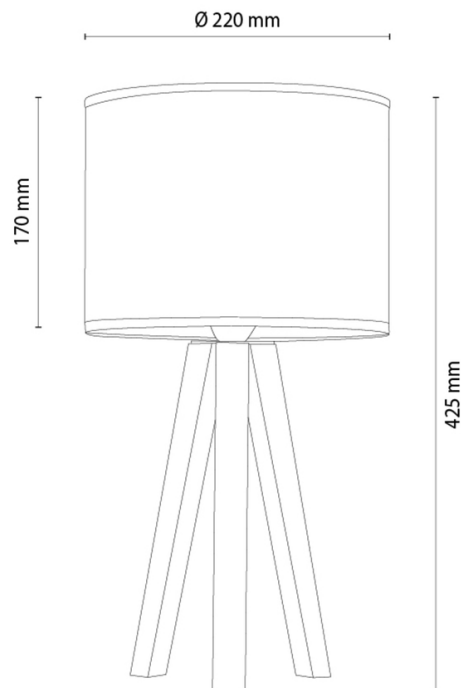

SOLEA

Table lamp

Article number:	7017420011766
EAN:	5905840269660
Light source:	1xE27 Max.25W
LED power W:	N/A
AC voltage:	220-240V
Luminous power lm:	N/A
Color temperature K:	N/A
Color rendering index CRI:	N/A
IP protection class:	IP20
Protection class:	2
Up&Down system:	N/A
Touch dimmer:	N/A
Click&Dimm system:	N/A
Magnetic mounting:	N/A
LED lighting method:	N/A
Lamp material:	Oak wood
Lamp color:	Oiled Oak
Lampshade No.:	A1766
Lampshade material:	Linen fabric
Lampshade color:	Beige
Cable material:	Synthetic
Cable color:	Black
CE Declaration:	Download
FSC certificate:	FSC-C129231
Lamp dimensions	
Height (mm):	425
Width (mm):	N/A
Length (mm):	N/A
Diameter (mm):	
Net weight kg:	0,96
Gross weight kg:	1,49
Dimensions of carton No.1	
Height (mm):	360
Width (mm):	240
Length (mm):	240
Dimensions of carton No.2	
Height (mm):	N/A
Width (mm):	N/A
Length (mm):	N/A
Dimensions of carton No.3	
Height (mm):	N/A
Width (mm):	N/A
Length (mm):	N/A