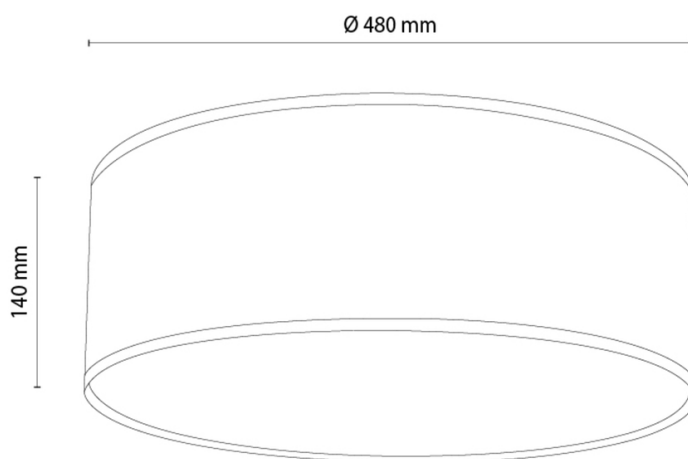

IGNIS

Ceiling Lamp

Article number:	4040204810348
EAN:	5905840269523
Light source:	4xE27 Max.25W
LED power W:	N/A
AC voltage:	220-240V
Luminous power lm:	N/A
Color temperature K:	N/A
Color rendering index CRI:	N/A
IP protection class:	IP20
Protection class:	1
Up&Down system:	N/A
Touch dimmer:	N/A
Click&Dimm system:	N/A
Magnetic mounting:	TAK
LED lighting method:	N/A
Lamp material:	Metal
Lamp color:	White
Lampshade No.:	A0348
Lampshade material:	Fabric
Lampshade color:	Black
Cable material:	N/A
Cable color:	N/A
CE Declaration:	Download
FSC certificate:	FSC-C129231

Lamp dimensions

Height (mm):	140
Width (mm):	N/A
Length (mm):	N/A
Diameter (mm):	
Net weight kg:	1,9
Gross weight kg:	2,9

Dimensions of carton No.1

Height (mm):	240
Width (mm):	510
Length (mm):	510

Dimensions of carton No.2

Height (mm):	N/A
Width (mm):	N/A
Length (mm):	N/A

Dimensions of carton No.3

Height (mm):	N/A
Width (mm):	N/A
Length (mm):	N/A

Made in Poland · 5 Years Guarantee