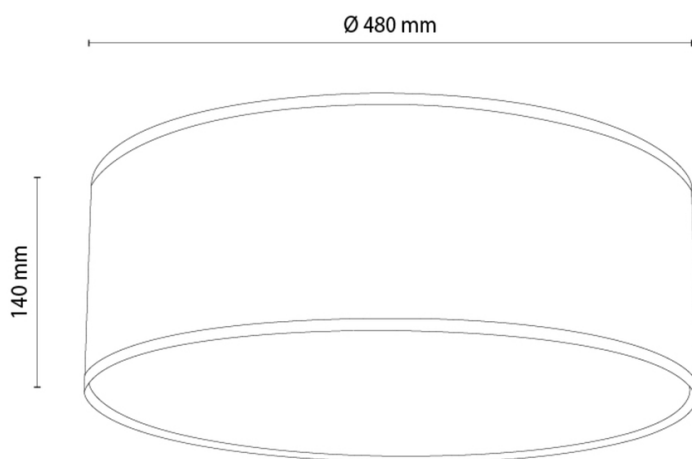

### Lamp dimensions

Height (mm):	140
Width (mm):	N/A
Length (mm):	N/A
Diameter (mm):	
Net weight kg:	1,9
Gross weight kg:	2,9

### Dimensions of carton No.1

Height (mm):	240
Width (mm):	510
Length (mm):	510

### Dimensions of carton No.2

Height (mm):	N/A
Width (mm):	N/A
Length (mm):	N/A

### Dimensions of carton No.3

Height (mm):	N/A
Width (mm):	N/A
Length (mm):	N/A

Made in Poland · 5 Years Guarantee