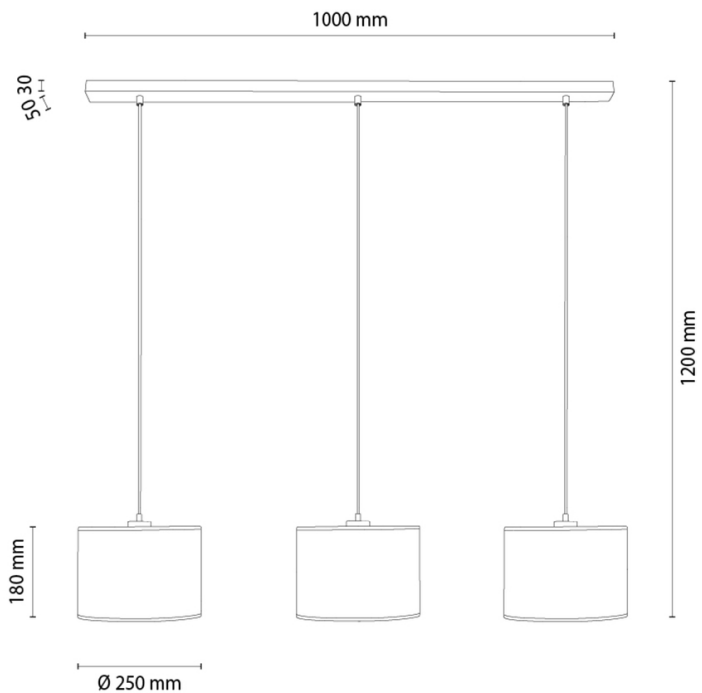

DREVA

Pendant Lamp

Article number:	1037409011237
EAN:	5905840269424
Light source:	3xE27 Max.40W
LED power W:	N/A
AC voltage:	220-240V
Luminous power lm:	N/A
Color temperature K:	N/A
Color rendering index CRI:	N/A
IP protection class:	IP20
Protection class:	2
Up&Down system:	N/A
Touch dimmer:	N/A
Click&Dimm system:	N/A
Magnetic mounting:	N/A
LED lighting method:	N/A
Lamp material:	Oak wood
Lamp color:	Oiled Oak
Lampshade No.:	A1237
Lampshade material:	Linen fabric
Lampshade color:	Beige
Cable material:	Synthetic
Cable color:	Transparent
CE Declaration:	Download
FSC certificate:	FSC-C129231
Lamp dimensions	
Height (mm):	1200
Width (mm):	250
Length (mm):	1000
Diameter (mm):	
Net weight kg:	1,4
Gross weight kg:	2,9
Dimensions of carton No.1	
Height (mm):	340
Width (mm):	220
Length (mm):	1030
Dimensions of carton No.2	
Height (mm):	N/A
Width (mm):	N/A
Length (mm):	N/A
Dimensions of carton No.3	
Height (mm):	N/A
Width (mm):	N/A
Length (mm):	N/A