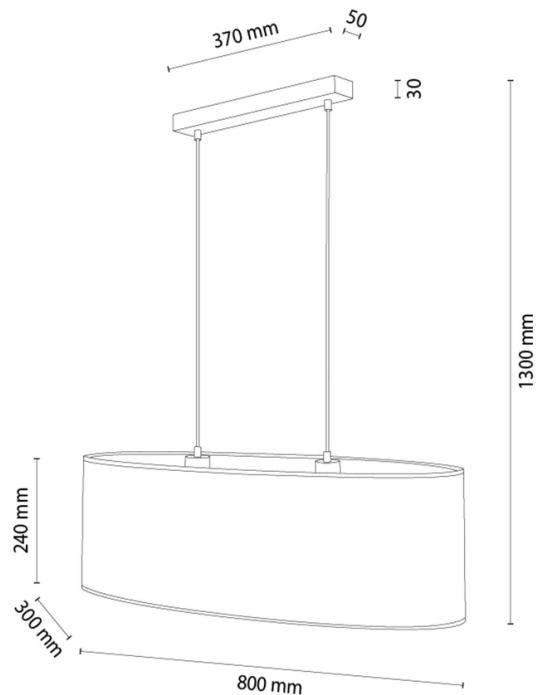

## Pendant Lamp

Article number:	1027411211097
EAN:	5905840269417
Light source:	2xE27 Max.40W
LED power W:	N/A
AC voltage:	220-240V
Luminous power lm:	N/A
Color temperature K:	N/A
Color rendering index CRI:	N/A
IP protection class:	IP20
Protection class:	2
Up&Down system:	N/A
Touch dimmer:	N/A
Click&Dimm system:	N/A
Magnetic mounting:	N/A
LED lighting method:	N/A
Lamp material:	Oak wood
Lamp color:	Oiled Oak
Lampshade No.:	A1097
Lampshade material:	Fabric
Lampshade color:	Black
Cable material:	Synthetic
Cable color:	Transparent
CE Declaration:	<a href="#">Download</a>
FSC certificate:	<a href="#">FSC-C129231</a>
Lamp dimensions	
Height (mm):	1320
Width (mm):	300
Length (mm):	800
Diameter (mm):	
Net weight kg:	1,6
Gross weight kg:	2,74
Dimensions of carton No.1	
Height (mm):	260
Width (mm):	390
Length (mm):	790
Dimensions of carton No.2	
Height (mm):	N/A
Width (mm):	N/A
Length (mm):	N/A
Dimensions of carton No.3	
Height (mm):	N/A
Width (mm):	N/A
Length (mm):	N/A