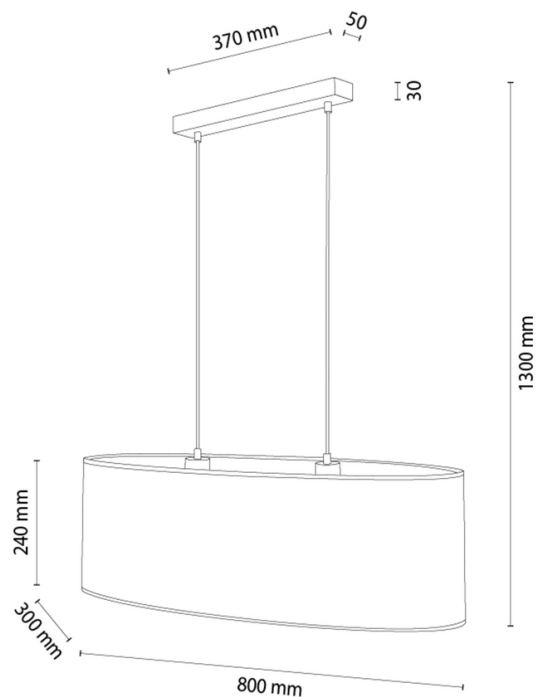

DREVA

Pendant Lamp

Article number:	1027408211240
EAN:	5905840269387
Light source:	2xE27 Max.40W
LED power W:	N/A
AC voltage:	220-240V
Luminous power lm:	N/A
Color temperature K:	N/A
Color rendering index CRI:	N/A
IP protection class:	IP20
Protection class:	2
Up&Down system:	N/A
Touch dimmer:	N/A
Click&Dimm system:	N/A
Magnetic mounting:	N/A
LED lighting method:	N/A
Lamp material:	Oak wood
Lamp color:	Oiled Oak
Lampshade No.:	A1240
Lampshade material:	Linen fabric
Lampshade color:	Beige
Cable material:	Synthetic
Cable color:	Transparent
CE Declaration:	Download
FSC certificate:	FSC-C129231
Lamp dimensions	
Height (mm):	1320
Width (mm):	300
Length (mm):	800
Diameter (mm):	
Net weight kg:	1,6
Gross weight kg:	2,74
Dimensions of carton No.1	
Height (mm):	260
Width (mm):	390
Length (mm):	790
Dimensions of carton No.2	
Height (mm):	N/A
Width (mm):	N/A
Length (mm):	N/A
Dimensions of carton No.3	
Height (mm):	N/A
Width (mm):	N/A
Length (mm):	N/A