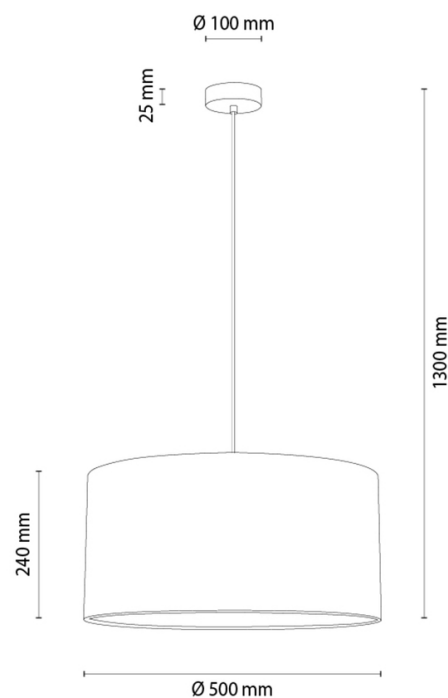

DREVA

Pendant Lamp

Article number:	1017400510077
EAN:	5905840269356
Light source:	1xE27 Max.60W
LED power W:	N/A
AC voltage:	220-240V
Luminous power lm:	N/A
Color temperature K:	N/A
Color rendering index CRI:	N/A
IP protection class:	IP20
Protection class:	2
Up&Down system:	N/A
Touch dimmer:	N/A
Click&Dimm system:	N/A
Magnetic mounting:	N/A
LED lighting method:	N/A
Lamp material:	Oak wood
Lamp color:	Oiled Oak
Lampshade No.:	A0077
Lampshade material:	Linen fabric
Lampshade color:	Beige/Black
Cable material:	Synthetic
Cable color:	Black
CE Declaration:	Download
FSC certificate:	FSC-C129231

Lamp dimensions

Height (mm):	1300
Width (mm):	N/A
Length (mm):	N/A
Diameter (mm):	
Net weight kg:	0,7
Gross weight kg:	1,4

Dimensions of carton No.1

Height (mm):	290
Width (mm):	520
Length (mm):	520

Dimensions of carton No.2

Height (mm):	N/A
Width (mm):	N/A
Length (mm):	N/A

Dimensions of carton No.3

Height (mm):	N/A
Width (mm):	N/A
Length (mm):	N/A

Made in Poland · 5 Years Guarantee