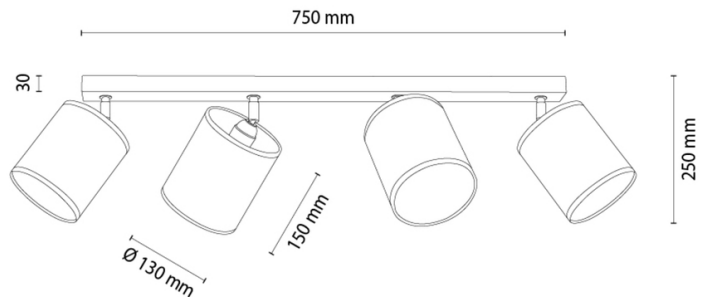

DREVA

Ceiling Lamp

Article number:	2047402710001
EAN:	5905840269325
Light source:	4xE27 Max.25W
LED power W:	N/A
AC voltage:	220-240V
Luminous power lm:	N/A
Color temperature K:	N/A
Color rendering index CRI:	N/A
IP protection class:	IP20
Protection class:	2
Up&Down system:	N/A
Touch dimmer:	N/A
Click&Dimm system:	N/A
Magnetic mounting:	N/A
LED lighting method:	N/A
Lamp material:	Oak wood
Lamp color:	Oiled Oak
Lampshade No.:	A0001
Lampshade material:	Fabric
Lampshade color:	White
Cable material:	N/A
Cable color:	N/A
CE Declaration:	Download
FSC certificate:	FSC-C129231

Lamp dimensions

Height (mm):	250
Width (mm):	130
Length (mm):	900
Diameter (mm):	
Net weight kg:	1,32
Gross weight kg:	1,55

Dimensions of carton No.1

Height (mm):	210
Width (mm):	150
Length (mm):	780

Dimensions of carton No.2

Height (mm):	N/A
Width (mm):	N/A
Length (mm):	N/A

Dimensions of carton No.3

Height (mm):	N/A
Width (mm):	N/A
Length (mm):	N/A

Made in Poland · 5 Years Guarantee