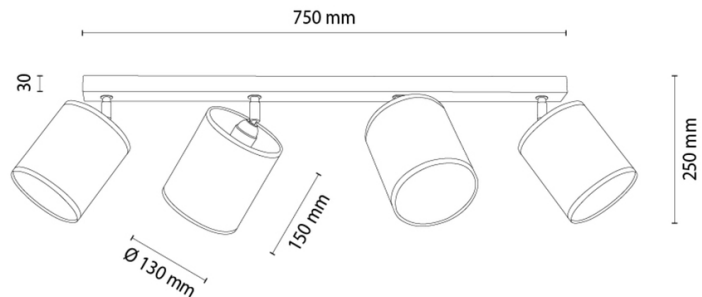

DREVA

Ceiling Lamp

Article number:	2047402710084
EAN:	5905840269318
Light source:	4xE27 Max.25W
LED power W:	N/A
AC voltage:	220-240V
Luminous power lm:	N/A
Color temperature K:	N/A
Color rendering index CRI:	N/A
IP protection class:	IP20
Protection class:	2
Up&Down system:	N/A
Touch dimmer:	N/A
Click&Dimm system:	N/A
Magnetic mounting:	N/A
LED lighting method:	N/A
Lamp material:	Oak wood
Lamp color:	Oiled Oak
Lampshade No.:	A0084
Lampshade material:	Linen fabric
Lampshade color:	Beige/Black
Cable material:	N/A
Cable color:	N/A
CE Declaration:	Download
FSC certificate:	FSC-C129231

Lamp dimensions

Height (mm):	250
Width (mm):	130
Length (mm):	900
Diameter (mm):	
Net weight kg:	1,32
Gross weight kg:	1,55

Dimensions of carton No.1

Height (mm):	210
Width (mm):	150
Length (mm):	780

Dimensions of carton No.2

Height (mm):	N/A
Width (mm):	N/A
Length (mm):	N/A

Dimensions of carton No.3

Height (mm):	N/A
Width (mm):	N/A
Length (mm):	N/A

Made in Poland · 5 Years Guarantee