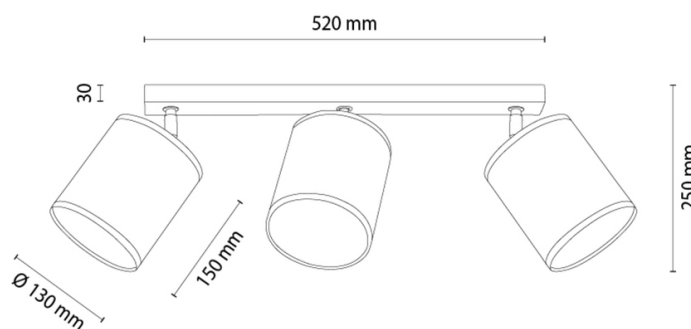

### Lamp dimensions

Height (mm):	250
Width (mm):	130
Length (mm):	670
Diameter (mm):	
Net weight kg:	1,25
Gross weight kg:	1,47

### Dimensions of carton No.1

Height (mm):	210
Width (mm):	150
Length (mm):	570

### Dimensions of carton No.2

Height (mm):	N/A
Width (mm):	N/A
Length (mm):	N/A

### Dimensions of carton No.3

Height (mm):	N/A
Width (mm):	N/A
Length (mm):	N/A

Made in Poland · 5 Years Guarantee