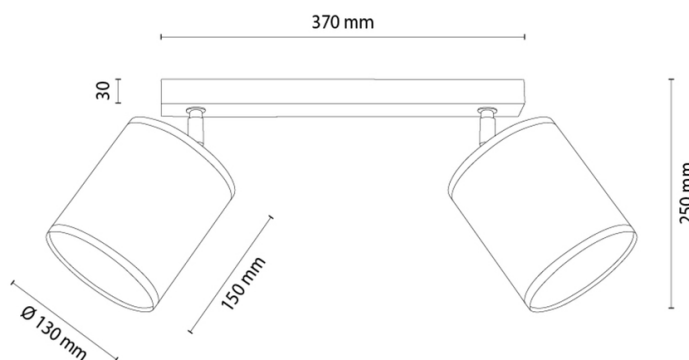

### Lamp dimensions

Height (mm):	250
Width (mm):	130
Length (mm):	520
Diameter (mm):	
Net weight kg:	0,72
Gross weight kg:	1,12

### Dimensions of carton No.1

Height (mm):	210
Width (mm):	150
Length (mm):	380

### Dimensions of carton No.2

Height (mm):	N/A
Width (mm):	N/A
Length (mm):	N/A

### Dimensions of carton No.3

Height (mm):	N/A
Width (mm):	N/A
Length (mm):	N/A

Made in Poland · 5 Years Guarantee