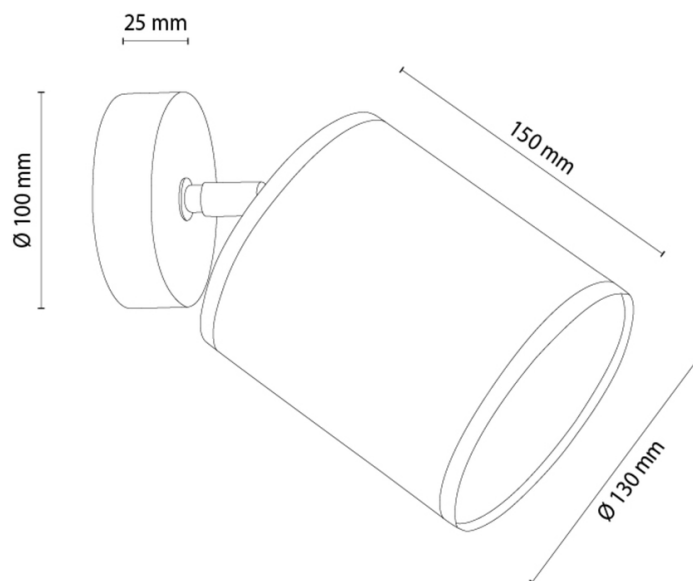

DREVA

Wall lamp

Article number:	2017402411122
EAN:	5905840269219
Light source:	1xE27 Max.25W
LED power W:	N/A
AC voltage:	220-240V
Luminous power lm:	N/A
Color temperature K:	N/A
Color rendering index CRI:	N/A
IP protection class:	IP20
Protection class:	2
Up&Down system:	N/A
Touch dimmer:	N/A
Click&Dimm system:	N/A
Magnetic mounting:	N/A
LED lighting method:	N/A
Lamp material:	Oak wood
Lamp color:	Oiled Oak
Lampshade No.:	A1122
Lampshade material:	Fabric
Lampshade color:	Black
Cable material:	N/A
Cable color:	N/A
CE Declaration:	Download
FSC certificate:	FSC-C129231
Lamp dimensions	
Height (mm):	200
Width (mm):	250
Length (mm):	130
Diameter (mm):	
Net weight kg:	0,65
Gross weight kg:	0,75
Dimensions of carton No.1	
Height (mm):	170
Width (mm):	150
Length (mm):	150
Dimensions of carton No.2	
Height (mm):	N/A
Width (mm):	N/A
Length (mm):	N/A
Dimensions of carton No.3	
Height (mm):	N/A
Width (mm):	N/A
Length (mm):	N/A