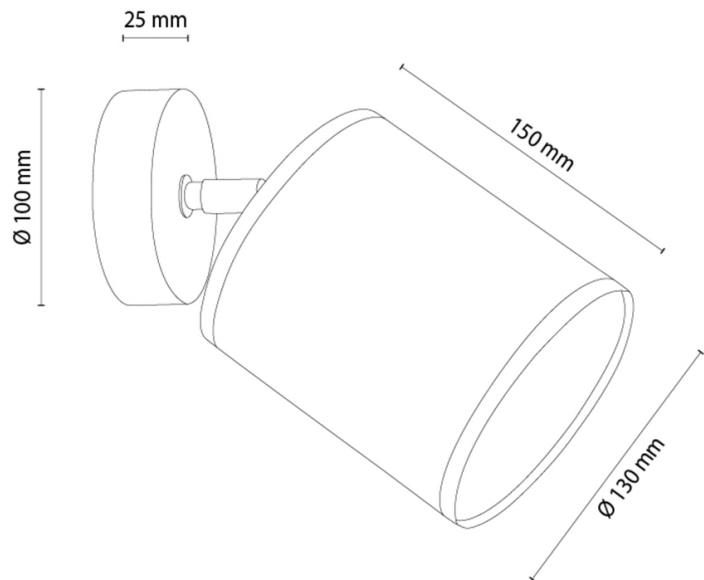

## Wall lamp

Article number:	2017402410001
EAN:	5905840269202
Light source:	1xE27 Max.25W
LED power W:	N/A
AC voltage:	220-240V
Luminous power lm:	N/A
Color temperature K:	N/A
Color rendering index CRI:	N/A
IP protection class:	IP20
Protection class:	2
Up&Down system:	N/A
Touch dimmer:	N/A
Click&Dimm system:	N/A
Magnetic mounting:	N/A
LED lighting method:	N/A
Lamp material:	Oak wood
Lamp color:	Oiled Oak
Lampshade No.:	A0001
Lampshade material:	Fabric
Lampshade color:	White
Cable material:	N/A
Cable color:	N/A
CE Declaration:	<a href="#">Download</a>
FSC certificate:	<a href="#">FSC-C129231</a>
Lamp dimensions	
Height (mm):	200
Width (mm):	250
Length (mm):	130
Diameter (mm):	
Net weight kg:	0,65
Gross weight kg:	0,75
Dimensions of carton No.1	
Height (mm):	170
Width (mm):	150
Length (mm):	150
Dimensions of carton No.2	
Height (mm):	N/A
Width (mm):	N/A
Length (mm):	N/A
Dimensions of carton No.3	
Height (mm):	N/A
Width (mm):	N/A
Length (mm):	N/A