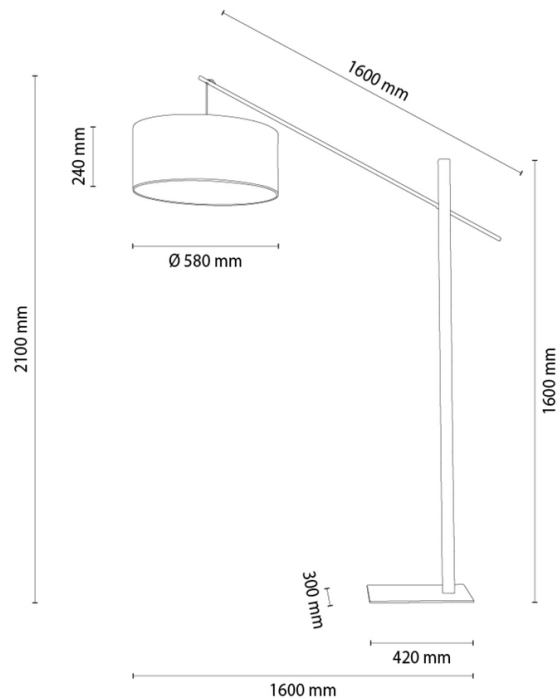

SAVRA

Floor lamp

Article number:	7017402210408
EAN:	5905840269172
Light source:	1xE27 Max.60W
LED power W:	N/A
AC voltage:	220-240V
Luminous power lm:	N/A
Color temperature K:	N/A
Color rendering index CRI:	N/A
IP protection class:	IP20
Protection class:	2
Up&Down system:	N/A
Touch dimmer:	N/A
Click&Dimm system:	N/A
Magnetic mounting:	N/A
LED lighting method:	N/A
Lamp material:	Metal, Oak wood
Lamp color:	Black, Oiled Oak
Lampshade No.:	A0408
Lampshade material:	Fabric
Lampshade color:	Black
Cable material:	Textile cable
Cable color:	Black
CE Declaration:	Download
FSC certificate:	FSC-C129231
Lamp dimensions	
Height (mm):	2100
Width (mm):	580
Length (mm):	1600
Diameter (mm):	
Net weight kg:	8,5
Gross weight kg:	11,5
Dimensions of carton No.1	
Height (mm):	60
Width (mm):	320
Length (mm):	440
Dimensions of carton No.2	
Height (mm):	310
Width (mm):	620
Length (mm):	620
Dimensions of carton No.3	
Height (mm):	1800
Width (mm):	110
Length (mm):	110