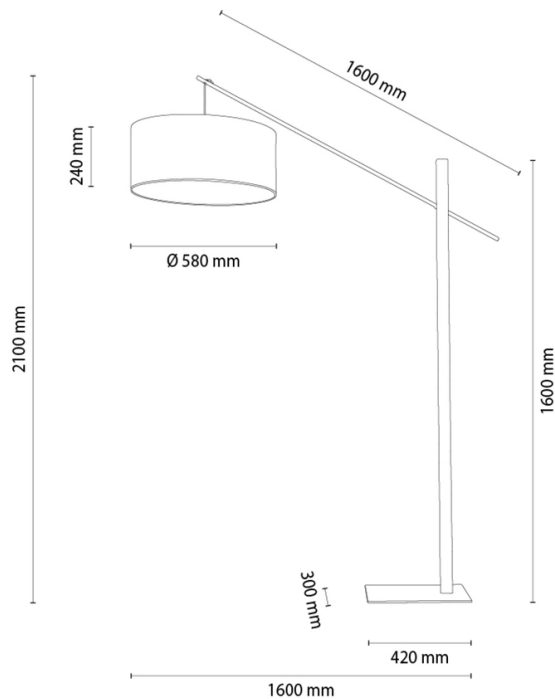

SAVRA

Floor lamp

Article number:	7017402210407
EAN:	5905840269165
Light source:	1xE27 Max.60W
LED power W:	N/A
AC voltage:	220-240V
Luminous power lm:	N/A
Color temperature K:	N/A
Color rendering index CRI:	N/A
IP protection class:	IP20
Protection class:	2
Up&Down system:	N/A
Touch dimmer:	N/A
Click&Dimm system:	N/A
Magnetic mounting:	N/A
LED lighting method:	N/A
Lamp material:	Metal, Oak wood
Lamp color:	Black, Oiled Oak
Lampshade No.:	A0407
Lampshade material:	Fabric
Lampshade color:	White
Cable material:	Textile cable
Cable color:	Black
CE Declaration:	Download
FSC certificate:	FSC-C129231
Lamp dimensions	
Height (mm):	2100
Width (mm):	580
Length (mm):	1600
Diameter (mm):	
Net weight kg:	8,5
Gross weight kg:	11,5
Dimensions of carton No.1	
Height (mm):	60
Width (mm):	320
Length (mm):	440
Dimensions of carton No.2	
Height (mm):	310
Width (mm):	620
Length (mm):	620
Dimensions of carton No.3	
Height (mm):	1800
Width (mm):	110
Length (mm):	110