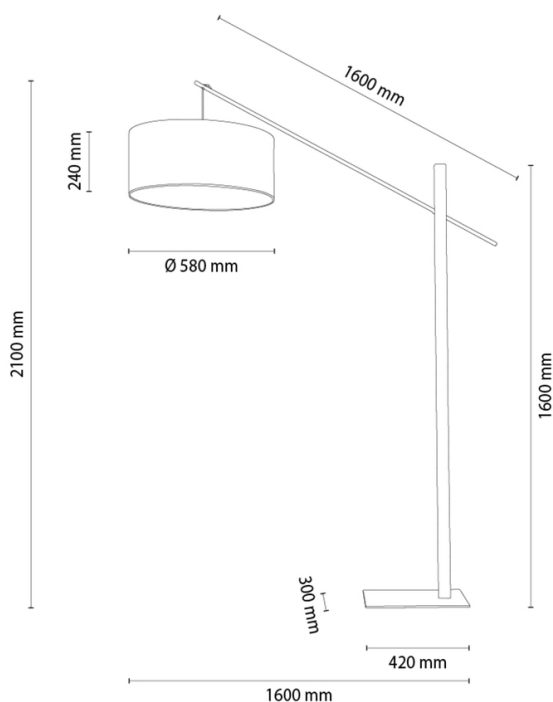

SAVRA

Floor lamp

Article number:	7017402211603
EAN:	5905840269158
Light source:	1xE27 Max.60W
LED power W:	N/A
AC voltage:	220-240V
Luminous power lm:	N/A
Color temperature K:	N/A
Color rendering index CRI:	N/A
IP protection class:	IP20
Protection class:	2
Up&Down system:	N/A
Touch dimmer:	N/A
Click&Dimm system:	N/A
Magnetic mounting:	N/A
LED lighting method:	N/A
Lamp material:	Metal, Oak wood
Lamp color:	Black, Oiled Oak
Lampshade No.:	A1603
Lampshade material:	Jute fabric
Lampshade color:	Beige
Cable material:	Textile cable
Cable color:	Black
CE Declaration:	Download
FSC certificate:	FSC-C129231
Lamp dimensions	
Height (mm):	2100
Width (mm):	580
Length (mm):	1600
Diameter (mm):	
Net weight kg:	8,5
Gross weight kg:	11,5
Dimensions of carton No.1	
Height (mm):	60
Width (mm):	320
Length (mm):	440
Dimensions of carton No.2	
Height (mm):	310
Width (mm):	620
Length (mm):	620
Dimensions of carton No.3	
Height (mm):	1800
Width (mm):	110
Length (mm):	110