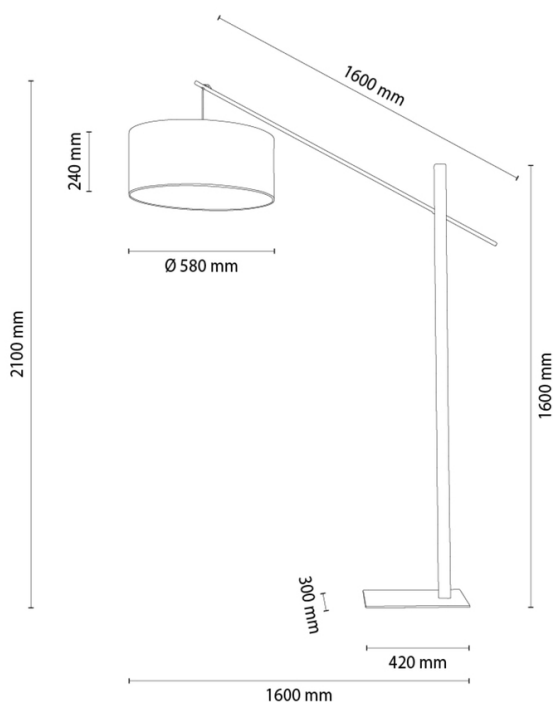

### Lamp dimensions

Height (mm):	2100
Width (mm):	580
Length (mm):	1600
Diameter (mm):	
Net weight kg:	8,5
Gross weight kg:	11,5

### Dimensions of carton No.1

Height (mm):	60
Width (mm):	320
Length (mm):	440

### Dimensions of carton No.2

Height (mm):	310
Width (mm):	620
Length (mm):	620

### Dimensions of carton No.3

Height (mm):	1800
Width (mm):	110
Length (mm):	110

Made in Poland · 5 Years Guarantee