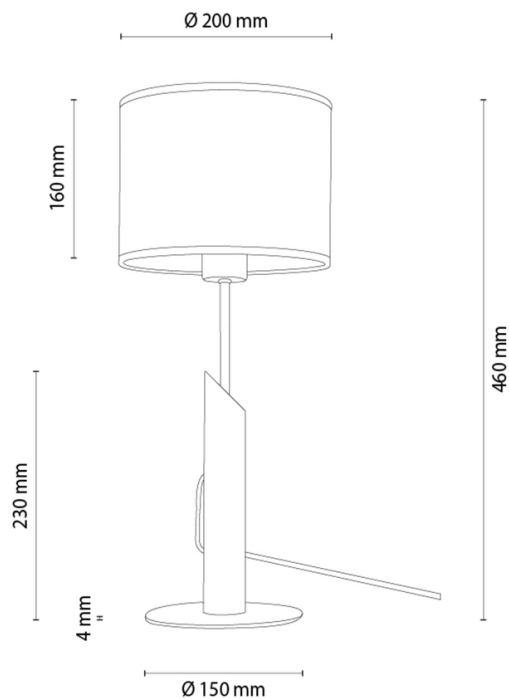

CANVA

Table lamp

Article number:	7017419111227
EAN:	5905840268892
Light source:	1xE27 Max.40W
LED power W:	N/A
AC voltage:	220-240V
Luminous power lm:	N/A
Color temperature K:	N/A
Color rendering index CRI:	N/A
IP protection class:	IP20
Protection class:	2
Up&Down system:	N/A
Touch dimmer:	N/A
Click&Dimm system:	N/A
Magnetic mounting:	N/A
LED lighting method:	N/A
Lamp material:	Metal, Oak wood
Lamp color:	Black, Oiled Oak
Lampshade No.:	A1227
Lampshade material:	Jute fabric
Lampshade color:	Beige
Cable material:	Textile cable
Cable color:	Black
CE Declaration:	Download
FSC certificate:	FSC-C129231
Lamp dimensions	
Height (mm):	460
Width (mm):	N/A
Length (mm):	N/A
Diameter (mm):	
Net weight kg:	1,3
Gross weight kg:	2,1
Dimensions of carton No.1	
Height (mm):	360
Width (mm):	210
Length (mm):	210
Dimensions of carton No.2	
Height (mm):	N/A
Width (mm):	N/A
Length (mm):	N/A
Dimensions of carton No.3	
Height (mm):	N/A
Width (mm):	N/A
Length (mm):	N/A