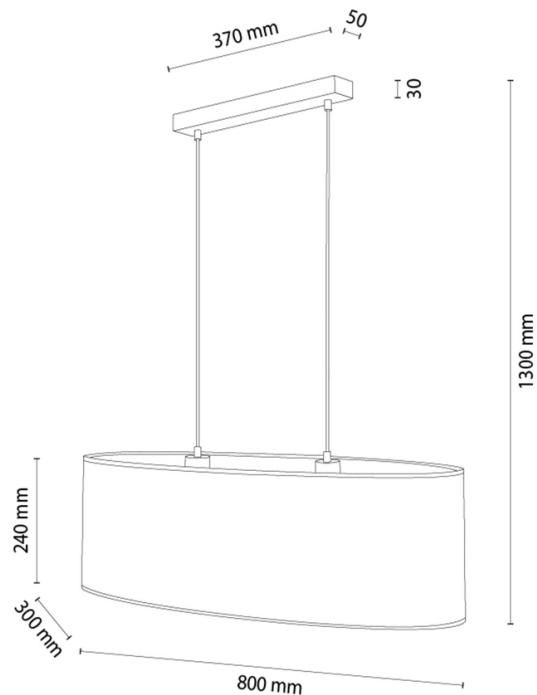

CANVA

Pendant Lamp

Article number:	1020427611270
EAN:	5905840268878
Light source:	2xE27 Max.40W
LED power W:	N/A
AC voltage:	220-240V
Luminous power lm:	N/A
Color temperature K:	N/A
Color rendering index CRI:	N/A
IP protection class:	IP20
Protection class:	2
Up&Down system:	N/A
Touch dimmer:	N/A
Click&Dimm system:	N/A
Magnetic mounting:	N/A
LED lighting method:	N/A
Lamp material:	Metal
Lamp color:	Black
Lampshade No.:	A1270
Lampshade material:	Jute fabric
Lampshade color:	Beige
Cable material:	Synthetic
Cable color:	Transparent
CE Declaration:	Download
FSC certificate:	FSC-C129231

Lamp dimensions

Height (mm):	1320
Width (mm):	300
Length (mm):	800
Diameter (mm):	
Net weight kg:	1,30
Gross weight kg:	2,40

Dimensions of carton No.1

Height (mm):	280
Width (mm):	330
Length (mm):	830

Dimensions of carton No.2

Height (mm):	N/A
Width (mm):	N/A
Length (mm):	N/A

Dimensions of carton No.3

Height (mm):	N/A
Width (mm):	N/A
Length (mm):	N/A

Made in Poland · 5 Years Guarantee