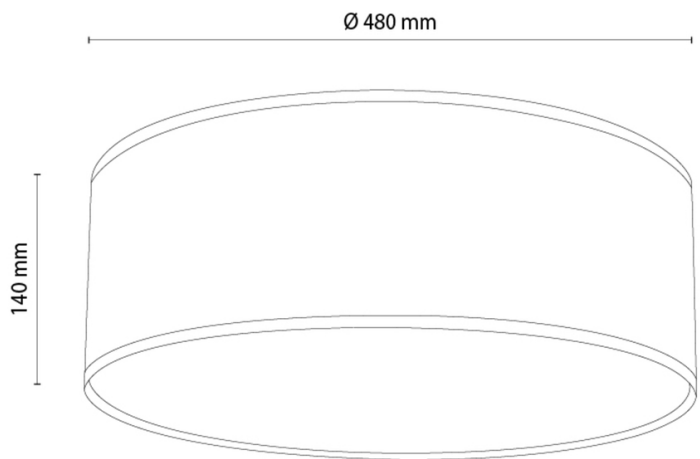

CANVA

Ceiling Lamp

Article number:	4040204811274
EAN:	5905840268847
Light source:	4xE27 Max.25W
LED power W:	N/A
AC voltage:	220-240V
Luminous power lm:	N/A
Color temperature K:	N/A
Color rendering index CRI:	N/A
IP protection class:	IP20
Protection class:	1
Up&Down system:	N/A
Touch dimmer:	N/A
Click&Dimm system:	N/A
Magnetic mounting:	TAK
LED lighting method:	N/A
Lamp material:	Metal
Lamp color:	White
Lampshade No.:	A1274
Lampshade material:	Jute fabric
Lampshade color:	Beige
Cable material:	N/A
Cable color:	N/A
CE Declaration:	Download
FSC certificate:	FSC-C129231

Lamp dimensions

Height (mm):	140
Width (mm):	N/A
Length (mm):	N/A
Diameter (mm):	
Net weight kg:	1,95
Gross weight kg:	2,70

Dimensions of carton No.1

Height (mm):	240
Width (mm):	520
Length (mm):	520

Dimensions of carton No.2

Height (mm):	N/A
Width (mm):	N/A
Length (mm):	N/A

Dimensions of carton No.3

Height (mm):	N/A
Width (mm):	N/A
Length (mm):	N/A

Made in Poland · 5 Years Guarantee