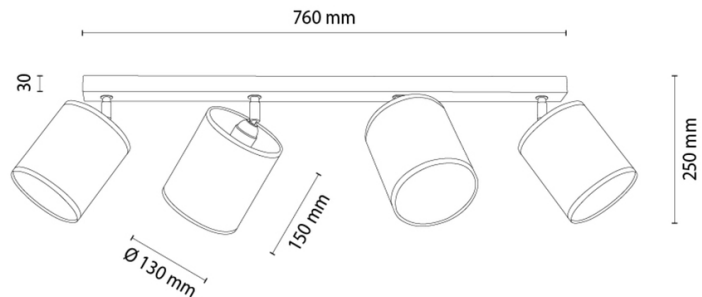

CANVA

Ceiling Lamp

Article number:	2040422511276
EAN:	5905840268823
Light source:	4xE27 Max.25W
LED power W:	N/A
AC voltage:	220-240V
Luminous power lm:	N/A
Color temperature K:	N/A
Color rendering index CRI:	N/A
IP protection class:	IP20
Protection class:	2
Up&Down system:	N/A
Touch dimmer:	N/A
Click&Dimm system:	N/A
Magnetic mounting:	N/A
LED lighting method:	N/A
Lamp material:	Metal
Lamp color:	Black
Lampshade No.:	A1276
Lampshade material:	Jute fabric
Lampshade color:	Beige
Cable material:	N/A
Cable color:	N/A
CE Declaration:	Download
FSC certificate:	FSC-C129231

Lamp dimensions

Height (mm):	250
Width (mm):	130
Length (mm):	900
Diameter (mm):	
Net weight kg:	1,32
Gross weight kg:	1,80

Dimensions of carton No.1

Height (mm):	230
Width (mm):	160
Length (mm):	790

Dimensions of carton No.2

Height (mm):	N/A
Width (mm):	N/A
Length (mm):	N/A

Dimensions of carton No.3

Height (mm):	N/A
Width (mm):	N/A
Length (mm):	N/A

Made in Poland · 5 Years Guarantee