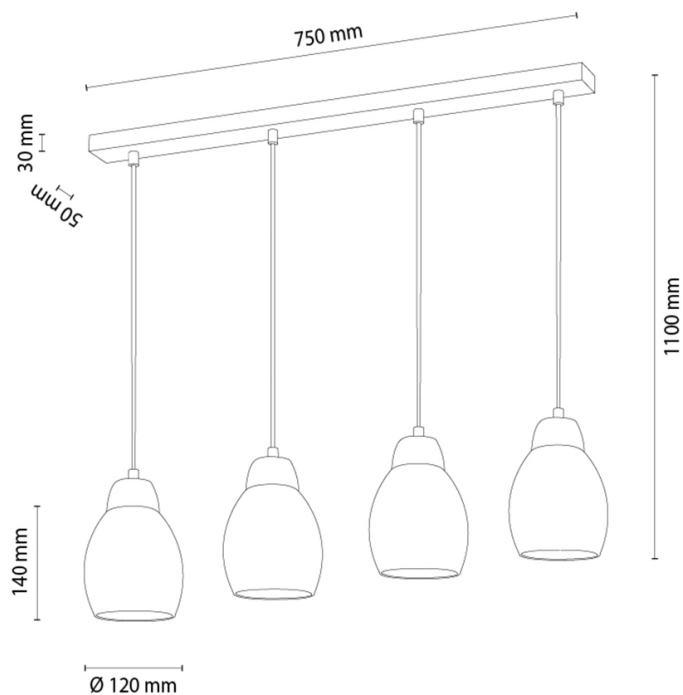

SKAJA

Pendant Lamp

Article number:	1047435420883
EAN:	5905840268694
Light source:	4xE27 Max.40W
LED power W:	N/A
AC voltage:	220-240V
Luminous power lm:	N/A
Color temperature K:	N/A
Color rendering index CRI:	N/A
IP protection class:	IP20
Protection class:	2
Up&Down system:	N/A
Touch dimmer:	N/A
Click&Dimm system:	N/A
Magnetic mounting:	N/A
LED lighting method:	N/A
Lamp material:	Oak wood
Lamp color:	Oiled Oak
Lampshade No.:	G0883
Lampshade material:	Glass
Lampshade color:	White
Cable material:	Synthetic
Cable color:	Transparent
CE Declaration:	Download
FSC certificate:	FSC-C129231
Lamp dimensions	
Height (mm):	1100
Width (mm):	120
Length (mm):	750
Diameter (mm):	
Net weight kg:	2,45
Gross weight kg:	3,25
Dimensions of carton No.1	
Height (mm):	220
Width (mm):	160
Length (mm):	790
Dimensions of carton No.2	
Height (mm):	N/A
Width (mm):	N/A
Length (mm):	N/A
Dimensions of carton No.3	
Height (mm):	N/A
Width (mm):	N/A
Length (mm):	N/A