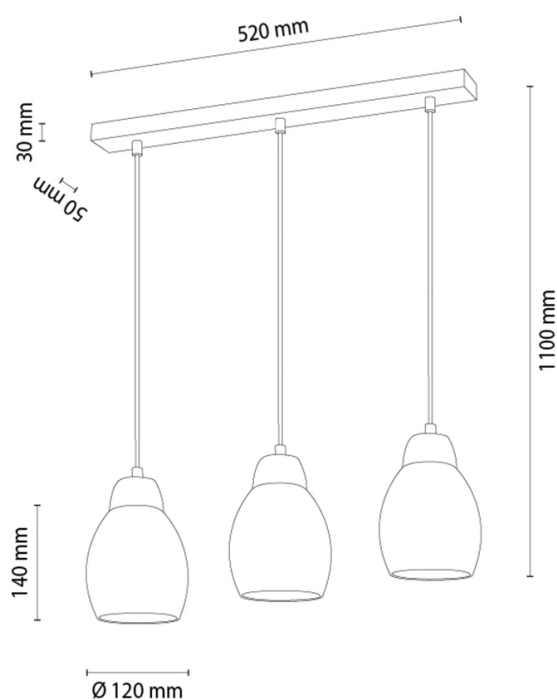

SKAJA

Pendant Lamp

Article number:	1037435220883
EAN:	5905840268670
Light source:	3xE27 Max.60W
LED power W:	N/A
AC voltage:	220-240V
Luminous power lm:	N/A
Color temperature K:	N/A
Color rendering index CRI:	N/A
IP protection class:	IP20
Protection class:	2
Up&Down system:	N/A
Touch dimmer:	N/A
Click&Dimm system:	N/A
Magnetic mounting:	N/A
LED lighting method:	N/A
Lamp material:	Oak wood
Lamp color:	Oiled Oak
Lampshade No.:	G0883
Lampshade material:	Glass
Lampshade color:	White
Cable material:	Synthetic
Cable color:	Transparent
CE Declaration:	Download
FSC certificate:	FSC-C129231
Lamp dimensions	
Height (mm):	1100
Width (mm):	120
Length (mm):	540
Diameter (mm):	
Net weight kg:	1,70
Gross weight kg:	2,20
Dimensions of carton No.1	
Height (mm):	220
Width (mm):	160
Length (mm):	580
Dimensions of carton No.2	
Height (mm):	N/A
Width (mm):	N/A
Length (mm):	N/A
Dimensions of carton No.3	
Height (mm):	N/A
Width (mm):	N/A
Length (mm):	N/A