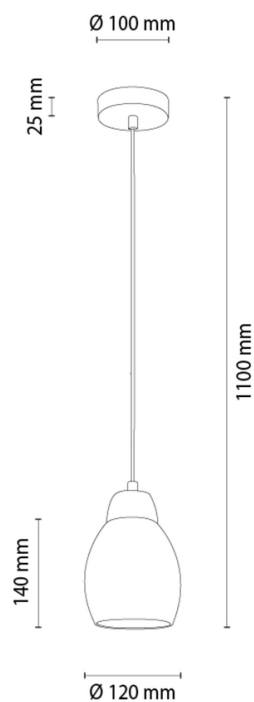

SKAJA

Pendant Lamp

Article number:	1017435120883
EAN:	5905840268663
Light source:	1xE27 Max.60W
LED power W:	N/A
AC voltage:	220-240V
Luminous power lm:	N/A
Color temperature K:	N/A
Color rendering index CRI:	N/A
IP protection class:	IP20
Protection class:	2
Up&Down system:	N/A
Touch dimmer:	N/A
Click&Dimm system:	N/A
Magnetic mounting:	N/A
LED lighting method:	N/A
Lamp material:	Oak wood
Lamp color:	Oiled Oak
Lampshade No.:	G0883
Lampshade material:	Glass
Lampshade color:	White
Cable material:	Synthetic
Cable color:	Transparent
CE Declaration:	Download
FSC certificate:	FSC-C129231
Lamp dimensions	
Height (mm):	1100
Width (mm):	N/A
Length (mm):	N/A
Diameter (mm):	
Net weight kg:	0,55
Gross weight kg:	0,85
Dimensions of carton No.1	
Height (mm):	220
Width (mm):	160
Length (mm):	160
Dimensions of carton No.2	
Height (mm):	N/A
Width (mm):	N/A
Length (mm):	N/A
Dimensions of carton No.3	
Height (mm):	N/A
Width (mm):	N/A
Length (mm):	N/A