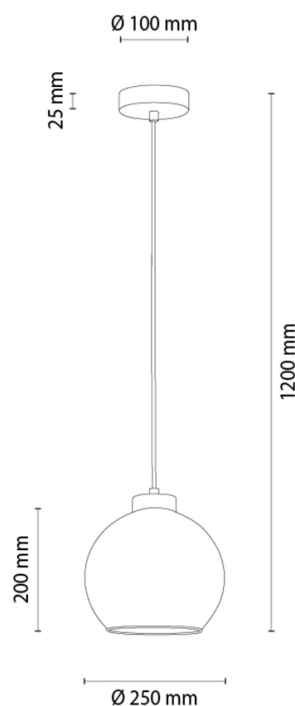

CAMEO

Pendant Lamp

Article number:	1010428121264
EAN:	5905840268632
Light source:	1xE27 Max.60W
LED power W:	N/A
AC voltage:	220-240V
Luminous power lm:	N/A
Color temperature K:	N/A
Color rendering index CRI:	N/A
IP protection class:	IP20
Protection class:	2
Up&Down system:	N/A
Touch dimmer:	N/A
Click&Dimm system:	N/A
Magnetic mounting:	N/A
LED lighting method:	N/A
Lamp material:	Metal
Lamp color:	Black
Lampshade No.:	G1264
Lampshade material:	Glass
Lampshade color:	Smoked glass
Cable material:	Synthetic
Cable color:	Transparent
CE Declaration:	Download
FSC certificate:	FSC-C129231

Lamp dimensions

Height (mm):	1250
Width (mm):	N/A
Length (mm):	N/A
Diameter (mm):	
Net weight kg:	1,40
Gross weight kg:	2,10

Dimensions of carton No.1

Height (mm):	300
Width (mm):	280
Length (mm):	280

Dimensions of carton No.2

Height (mm):	N/A
Width (mm):	N/A
Length (mm):	N/A

Dimensions of carton No.3

Height (mm):	N/A
Width (mm):	N/A
Length (mm):	N/A

Made in Poland · 5 Years Guarantee