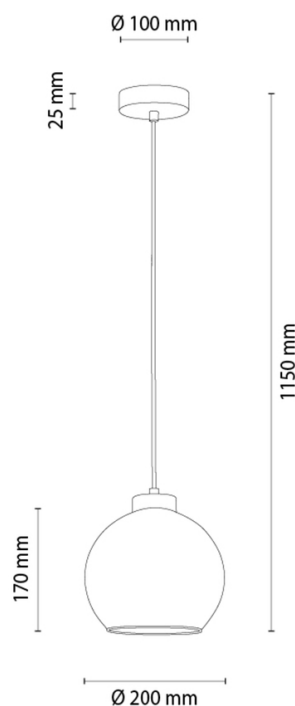

CAMEO

Pendant Lamp

Article number:	1010428121265
EAN:	5905840268625
Light source:	1xE27 Max.60W
LED power W:	N/A
AC voltage:	220-240V
Luminous power lm:	N/A
Color temperature K:	N/A
Color rendering index CRI:	N/A
IP protection class:	IP20
Protection class:	2
Up&Down system:	N/A
Touch dimmer:	N/A
Click&Dimm system:	N/A
Magnetic mounting:	N/A
LED lighting method:	N/A
Lamp material:	Metal
Lamp color:	Black
Lampshade No.:	G1265
Lampshade material:	Glass
Lampshade color:	Smoked glass
Cable material:	Synthetic
Cable color:	Transparent
CE Declaration:	Download
FSC certificate:	FSC-C129231

Lamp dimensions

Height (mm):	1200
Width (mm):	N/A
Length (mm):	N/A
Diameter (mm):	
Net weight kg:	0,85
Gross weight kg:	1,70

Dimensions of carton No.1

Height (mm):	290
Width (mm):	230
Length (mm):	230

Dimensions of carton No.2

Height (mm):	N/A
Width (mm):	N/A
Length (mm):	N/A

Dimensions of carton No.3

Height (mm):	N/A
Width (mm):	N/A
Length (mm):	N/A

Made in Poland · 5 Years Guarantee