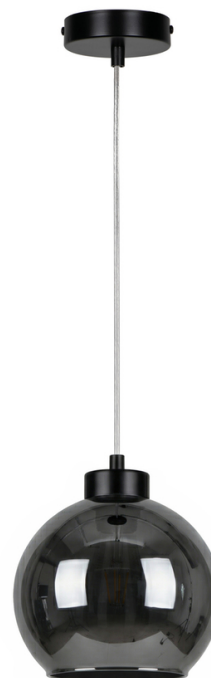

CAMEO

Pendant Lamp

Article number:	1010428121265
EAN:	5905840268625
Light source:	1xE27 Max.60W
LED power W:	N/A
AC voltage:	220-240V
Luminous power lm:	N/A
Color temperature K:	N/A
Color rendering index CRI:	N/A
IP protection class:	IP20
Protection class:	2
Up&Down system:	N/A
Touch dimmer:	N/A
Click&Dimm system:	N/A
Magnetic mounting:	N/A
LED lighting method:	N/A
Lamp material:	Metal
Lamp color:	Black
Lampshade No.:	G1265
Lampshade material:	Glass
Lampshade color:	Smoked glass
Cable material:	Synthetic
Cable color:	Transparent
CE Declaration:	Download
FSC certificate:	FSC-C129231

Lamp dimensions

Height (mm):	1200
Width (mm):	N/A
Length (mm):	N/A
Diameter (mm):	
Net weight kg:	0,85
Gross weight kg:	1,70

Dimensions of carton No.1

Height (mm):	290
Width (mm):	230
Length (mm):	230

Dimensions of carton No.2

Height (mm):	N/A
Width (mm):	N/A
Length (mm):	N/A

Dimensions of carton No.3

Height (mm):	N/A
Width (mm):	N/A
Length (mm):	N/A

Made in Poland · 5 Years Guarantee