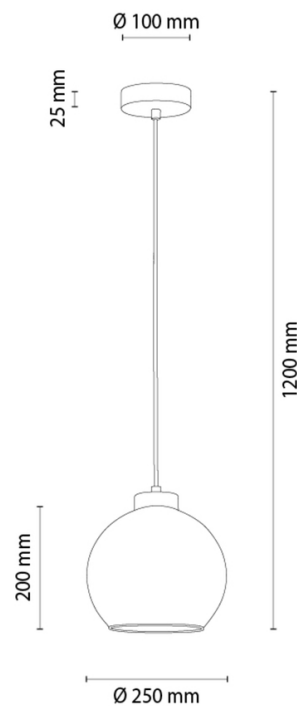

FIORDA

Pendant Lamp

Article number:	1017433921268
EAN:	5905840268595
Light source:	1xE27 Max.60W
LED power W:	N/A
AC voltage:	220-240V
Luminous power lm:	N/A
Color temperature K:	N/A
Color rendering index CRI:	N/A
IP protection class:	IP20
Protection class:	2
Up&Down system:	N/A
Touch dimmer:	N/A
Click&Dimm system:	N/A
Magnetic mounting:	N/A
LED lighting method:	N/A
Lamp material:	Oak wood
Lamp color:	Oiled Oak
Lampshade No.:	G1268
Lampshade material:	Glass
Lampshade color:	Transparent
Cable material:	Synthetic
Cable color:	Transparent
CE Declaration:	Download
FSC certificate:	FSC-C129231
Lamp dimensions	
Height (mm):	1250
Width (mm):	N/A
Length (mm):	N/A
Diameter (mm):	
Net weight kg:	1,40
Gross weight kg:	2,10
Dimensions of carton No.1	
Height (mm):	300
Width (mm):	280
Length (mm):	280
Dimensions of carton No.2	
Height (mm):	N/A
Width (mm):	N/A
Length (mm):	N/A
Dimensions of carton No.3	
Height (mm):	N/A
Width (mm):	N/A
Length (mm):	N/A