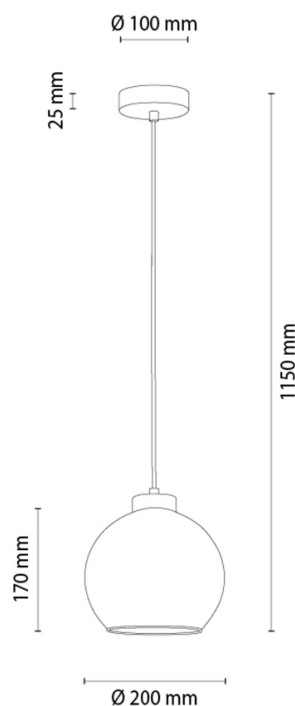

FIORDA

Pendant Lamp

Article number:	1017433921267
EAN:	5905840268588
Light source:	1xE27 Max.60W
LED power W:	N/A
AC voltage:	220-240V
Luminous power lm:	N/A
Color temperature K:	N/A
Color rendering index CRI:	N/A
IP protection class:	IP20
Protection class:	2
Up&Down system:	N/A
Touch dimmer:	N/A
Click&Dimm system:	N/A
Magnetic mounting:	N/A
LED lighting method:	N/A
Lamp material:	Oak wood
Lamp color:	Oiled Oak
Lampshade No.:	G1267
Lampshade material:	Glass
Lampshade color:	Transparent
Cable material:	Synthetic
Cable color:	Transparent
CE Declaration:	Download
FSC certificate:	FSC-C129231
Lamp dimensions	
Height (mm):	1200
Width (mm):	N/A
Length (mm):	N/A
Diameter (mm):	
Net weight kg:	0,85
Gross weight kg:	1,82
Dimensions of carton No.1	
Height (mm):	280
Width (mm):	220
Length (mm):	220
Dimensions of carton No.2	
Height (mm):	N/A
Width (mm):	N/A
Length (mm):	N/A
Dimensions of carton No.3	
Height (mm):	N/A
Width (mm):	N/A
Length (mm):	N/A