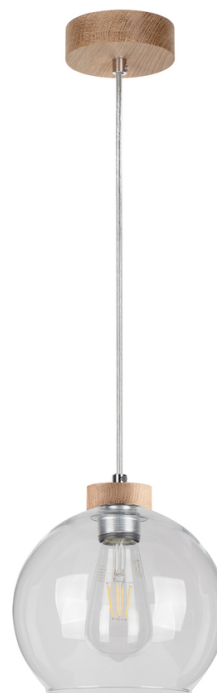

FIORDA

Pendant Lamp

Article number:	1017433921267
EAN:	5905840268588
Light source:	1xE27 Max.60W
LED power W:	N/A
AC voltage:	220-240V
Luminous power lm:	N/A
Color temperature K:	N/A
Color rendering index CRI:	N/A
IP protection class:	IP20
Protection class:	2
Up&Down system:	N/A
Touch dimmer:	N/A
Click&Dimm system:	N/A
Magnetic mounting:	N/A
LED lighting method:	N/A
Lamp material:	Oak wood
Lamp color:	Oiled Oak
Lampshade No.:	G1267
Lampshade material:	Glass
Lampshade color:	Transparent
Cable material:	Synthetic
Cable color:	Transparent
CE Declaration:	Download
FSC certificate:	FSC-C129231
Lamp dimensions	
Height (mm):	1200
Width (mm):	N/A
Length (mm):	N/A
Diameter (mm):	
Net weight kg:	0,85
Gross weight kg:	1,82
Dimensions of carton No.1	
Height (mm):	280
Width (mm):	220
Length (mm):	220
Dimensions of carton No.2	
Height (mm):	N/A
Width (mm):	N/A
Length (mm):	N/A
Dimensions of carton No.3	
Height (mm):	N/A
Width (mm):	N/A
Length (mm):	N/A