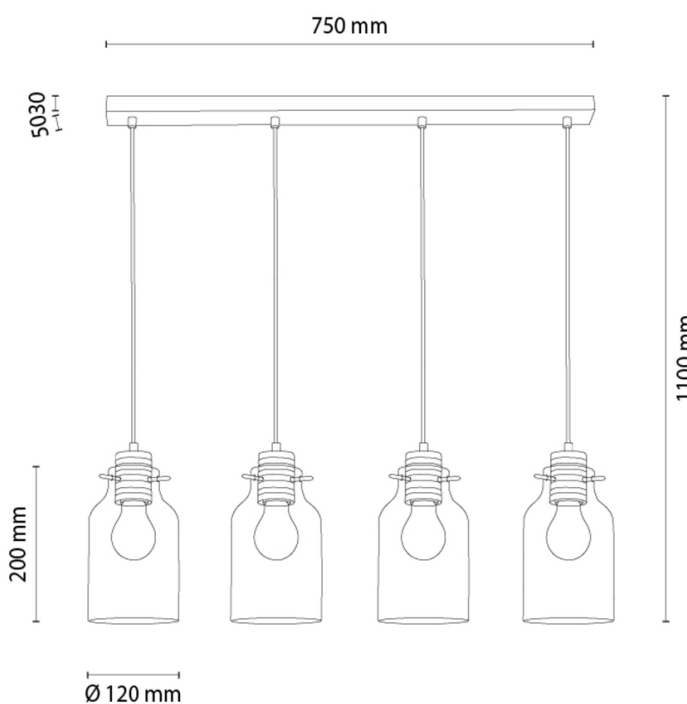

## Pendant Lamp

Article number:	1047433820867
EAN:	5905840268571
Light source:	4xE27 Max.60W
LED power W:	N/A
AC voltage:	220-240V
Luminous power lm:	N/A
Color temperature K:	N/A
Color rendering index CRI:	N/A
IP protection class:	IP20
Protection class:	2
Up&Down system:	N/A
Touch dimmer:	N/A
Click&Dimm system:	N/A
Magnetic mounting:	N/A
LED lighting method:	N/A
Lamp material:	Oak wood
Lamp color:	Oiled Oak
Lampshade No.:	G0867
Lampshade material:	Glass
Lampshade color:	Transparent
Cable material:	Synthetic
Cable color:	Transparent
CE Declaration:	<a href="#">Download</a>
FSC certificate:	<a href="#">FSC-C129231</a>
Lamp dimensions	
Height (mm):	1100
Width (mm):	95
Length (mm):	750
Diameter (mm):	
Net weight kg:	2,70
Gross weight kg:	3,52
Dimensions of carton No.1	
Height (mm):	220
Width (mm):	260
Length (mm):	780
Dimensions of carton No.2	
Height (mm):	N/A
Width (mm):	N/A
Length (mm):	N/A
Dimensions of carton No.3	
Height (mm):	N/A
Width (mm):	N/A
Length (mm):	N/A