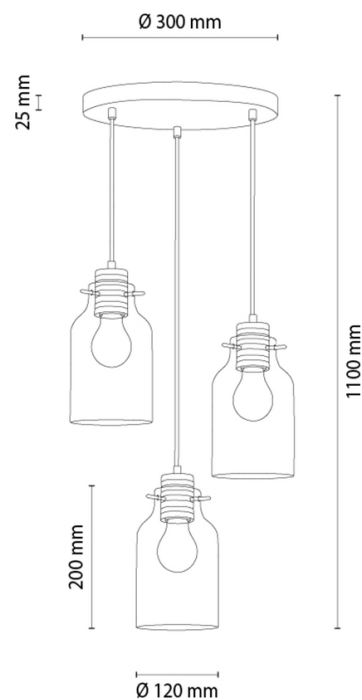

ALLEXA

Pendant Lamp

Article number:	1037433720867
EAN:	5905840268564
Light source:	3xE27 Max.60W
LED power W:	N/A
AC voltage:	220-240V
Luminous power lm:	N/A
Color temperature K:	N/A
Color rendering index CRI:	N/A
IP protection class:	IP20
Protection class:	2
Up&Down system:	N/A
Touch dimmer:	N/A
Click&Dimm system:	N/A
Magnetic mounting:	N/A
LED lighting method:	N/A
Lamp material:	Oak wood
Lamp color:	Oiled Oak
Lampshade No.:	G0867
Lampshade material:	Glass
Lampshade color:	Transparent
Cable material:	Synthetic
Cable color:	Transparent
CE Declaration:	Download
FSC certificate:	FSC-C129231
Lamp dimensions	
Height (mm):	1100
Width (mm):	N/A
Length (mm):	N/A
Diameter (mm):	
Net weight kg:	2,85
Gross weight kg:	3,25
Dimensions of carton No.1	
Height (mm):	230
Width (mm):	370
Length (mm):	370
Dimensions of carton No.2	
Height (mm):	N/A
Width (mm):	N/A
Length (mm):	N/A
Dimensions of carton No.3	
Height (mm):	N/A
Width (mm):	N/A
Length (mm):	N/A