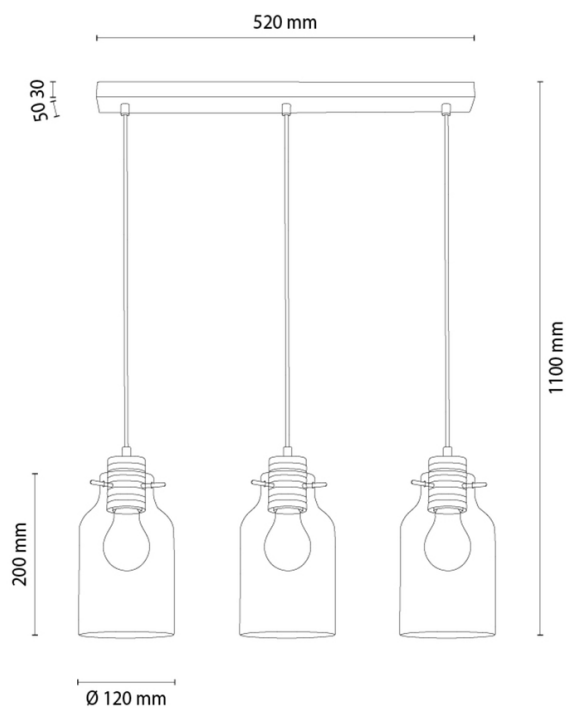

ALLEXA

Pendant Lamp

Article number:	1037433620867
EAN:	5905840268557
Light source:	3xE27 Max.60W
LED power W:	N/A
AC voltage:	220-240V
Luminous power lm:	N/A
Color temperature K:	N/A
Color rendering index CRI:	N/A
IP protection class:	IP20
Protection class:	2
Up&Down system:	N/A
Touch dimmer:	N/A
Click&Dimm system:	N/A
Magnetic mounting:	N/A
LED lighting method:	N/A
Lamp material:	Oak wood
Lamp color:	Oiled Oak
Lampshade No.:	G0867
Lampshade material:	Glass
Lampshade color:	Transparent
Cable material:	Synthetic
Cable color:	Transparent
CE Declaration:	Download
FSC certificate:	FSC-C129231
Lamp dimensions	
Height (mm):	1100
Width (mm):	100
Length (mm):	520
Diameter (mm):	
Net weight kg:	2,50
Gross weight kg:	2,85
Dimensions of carton No.1	
Height (mm):	250
Width (mm):	170
Length (mm):	700
Dimensions of carton No.2	
Height (mm):	N/A
Width (mm):	N/A
Length (mm):	N/A
Dimensions of carton No.3	
Height (mm):	N/A
Width (mm):	N/A
Length (mm):	N/A