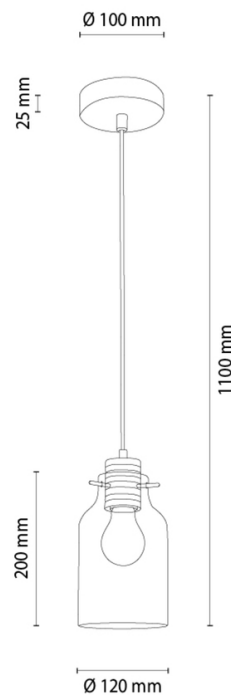

ALLEXA

Pendant Lamp

Article number:	1017433520867
EAN:	5905840268540
Light source:	1xE27 Max.60W
LED power W:	N/A
AC voltage:	220-240V
Luminous power lm:	N/A
Color temperature K:	N/A
Color rendering index CRI:	N/A
IP protection class:	IP20
Protection class:	2
Up&Down system:	N/A
Touch dimmer:	N/A
Click&Dimm system:	N/A
Magnetic mounting:	N/A
LED lighting method:	N/A
Lamp material:	Oak wood
Lamp color:	Oiled Oak
Lampshade No.:	G0867
Lampshade material:	Glass
Lampshade color:	Transparent
Cable material:	Synthetic
Cable color:	Transparent
CE Declaration:	Download
FSC certificate:	FSC-C129231
Lamp dimensions	
Height (mm):	1100
Width (mm):	N/A
Length (mm):	N/A
Diameter (mm):	
Net weight kg:	0,70
Gross weight kg:	0,90
Dimensions of carton No.1	
Height (mm):	150
Width (mm):	150
Length (mm):	330
Dimensions of carton No.2	
Height (mm):	N/A
Width (mm):	N/A
Length (mm):	N/A
Dimensions of carton No.3	
Height (mm):	N/A
Width (mm):	N/A
Length (mm):	N/A