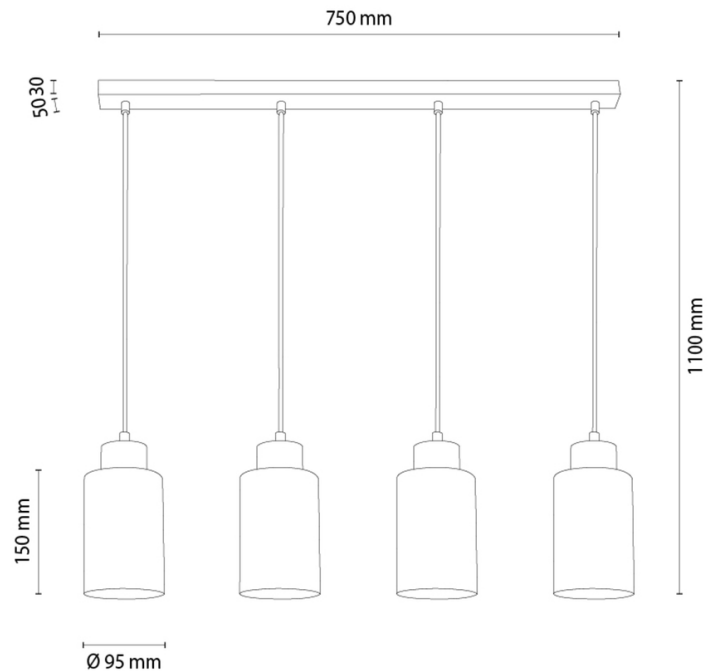

SELVA

Pendant Lamp

Article number:	1047434520039
EAN:	5905840268526
Light source:	4xE27 Max.60W
LED power W:	N/A
AC voltage:	220-240V
Luminous power lm:	N/A
Color temperature K:	N/A
Color rendering index CRI:	N/A
IP protection class:	IP20
Protection class:	2
Up&Down system:	N/A
Touch dimmer:	N/A
Click&Dimm system:	N/A
Magnetic mounting:	N/A
LED lighting method:	N/A
Lamp material:	Oak wood
Lamp color:	Oiled Oak
Lampshade No.:	G0039
Lampshade material:	Glass
Lampshade color:	Smoked glass
Cable material:	Synthetic
Cable color:	Black
CE Declaration:	Download
FSC certificate:	FSC-C129231
Lamp dimensions	
Height (mm):	1100
Width (mm):	95
Length (mm):	750
Diameter (mm):	
Net weight kg:	2,45
Gross weight kg:	2,95
Dimensions of carton No.1	
Height (mm):	140
Width (mm):	200
Length (mm):	800
Dimensions of carton No.2	
Height (mm):	N/A
Width (mm):	N/A
Length (mm):	N/A
Dimensions of carton No.3	
Height (mm):	N/A
Width (mm):	N/A
Length (mm):	N/A