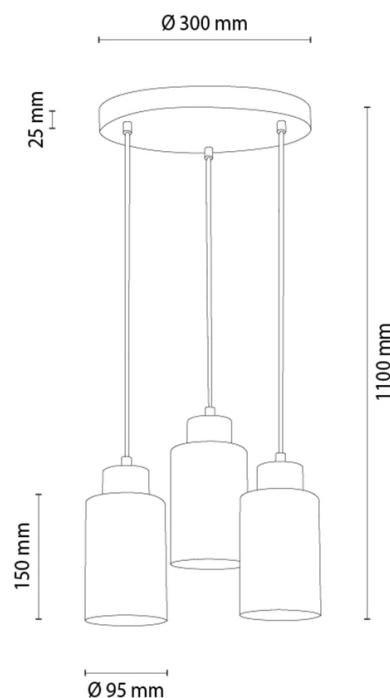

SELVA

Pendant Lamp

Article number:	1037434420039
EAN:	5905840268519
Light source:	3xE27 Max.60W
LED power W:	N/A
AC voltage:	220-240V
Luminous power lm:	N/A
Color temperature K:	N/A
Color rendering index CRI:	N/A
IP protection class:	IP20
Protection class:	2
Up&Down system:	N/A
Touch dimmer:	N/A
Click&Dimm system:	N/A
Magnetic mounting:	N/A
LED lighting method:	N/A
Lamp material:	Oak wood
Lamp color:	Oiled Oak
Lampshade No.:	G0039
Lampshade material:	Glass
Lampshade color:	Smoked glass
Cable material:	Synthetic
Cable color:	Black
CE Declaration:	Download
FSC certificate:	FSC-C129231

Lamp dimensions

Height (mm):	1100
Width (mm):	N/A
Length (mm):	N/A
Diameter (mm):	
Net weight kg:	2,50
Gross weight kg:	2,80

Dimensions of carton No.1

Height (mm):	230
Width (mm):	310
Length (mm):	310

Dimensions of carton No.2

Height (mm):	N/A
Width (mm):	N/A
Length (mm):	N/A

Dimensions of carton No.3

Height (mm):	N/A
Width (mm):	N/A
Length (mm):	N/A

Made in Poland · 5 Years Guarantee