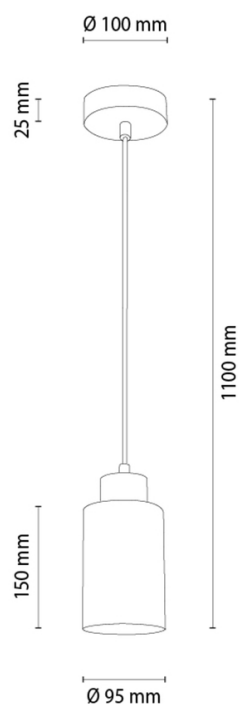

## Pendant Lamp

Article number:	1017434220039
EAN:	5905840268496
Light source:	1xE27 Max.60W
LED power W:	N/A
AC voltage:	220-240V
Luminous power lm:	N/A
Color temperature K:	N/A
Color rendering index CRI:	N/A
IP protection class:	IP20
Protection class:	2
Up&Down system:	N/A
Touch dimmer:	N/A
Click&Dimm system:	N/A
Magnetic mounting:	N/A
LED lighting method:	N/A
Lamp material:	Oak wood
Lamp color:	Oiled Oak
Lampshade No.:	G0039
Lampshade material:	Glass
Lampshade color:	Smoked glass
Cable material:	Synthetic
Cable color:	Black
CE Declaration:	<a href="#">Download</a>
FSC certificate:	<a href="#">FSC-C129231</a>
Lamp dimensions	
Height (mm):	1100
Width (mm):	N/A
Length (mm):	N/A
Diameter (mm):	
Net weight kg:	0,55
Gross weight kg:	0,75
Dimensions of carton No.1	
Height (mm):	180
Width (mm):	120
Length (mm):	170
Dimensions of carton No.2	
Height (mm):	N/A
Width (mm):	N/A
Length (mm):	N/A
Dimensions of carton No.3	
Height (mm):	N/A
Width (mm):	N/A
Length (mm):	N/A