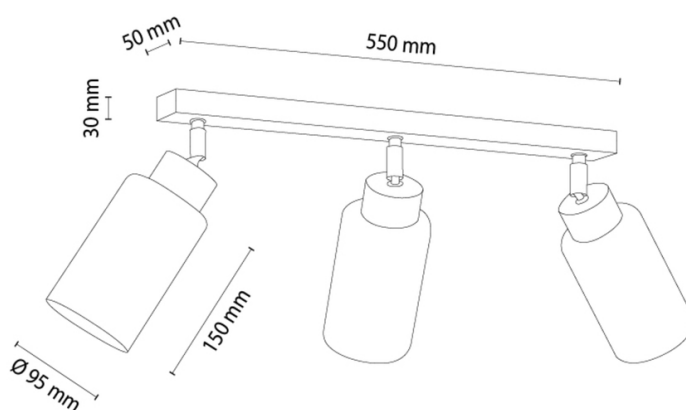

SELVA

Ceiling Lamp

Article number:	2030422020039
EAN:	5905840265471
Light source:	3xE27 Max.60W
LED power W:	N/A
AC voltage:	220-240V
Luminous power lm:	N/A
Color temperature K:	N/A
Color rendering index CRI:	N/A
IP protection class:	IP20
Protection class:	2
Up&Down system:	N/A
Touch dimmer:	N/A
Click&Dimm system:	N/A
Magnetic mounting:	N/A
LED lighting method:	N/A
Lamp material:	Oak wood
Lamp color:	Oiled Oak
Lampshade No.:	G0039
Lampshade material:	Glass
Lampshade color:	Smoked glass
Cable material:	N/A
Cable color:	N/A
CE Declaration:	Download
FSC certificate:	FSC-C129231

Lamp dimensions

Height (mm):	250
Width (mm):	95
Length (mm):	520
Diameter (mm):	
Net weight kg:	1,50
Gross weight kg:	2,10

Dimensions of carton No.1

Height (mm):	140
Width (mm):	200
Length (mm):	670

Dimensions of carton No.2

Height (mm):	N/A
Width (mm):	N/A
Length (mm):	N/A

Dimensions of carton No.3

Height (mm):	N/A
Width (mm):	N/A
Length (mm):	N/A

Made in Poland · 5 Years Guarantee