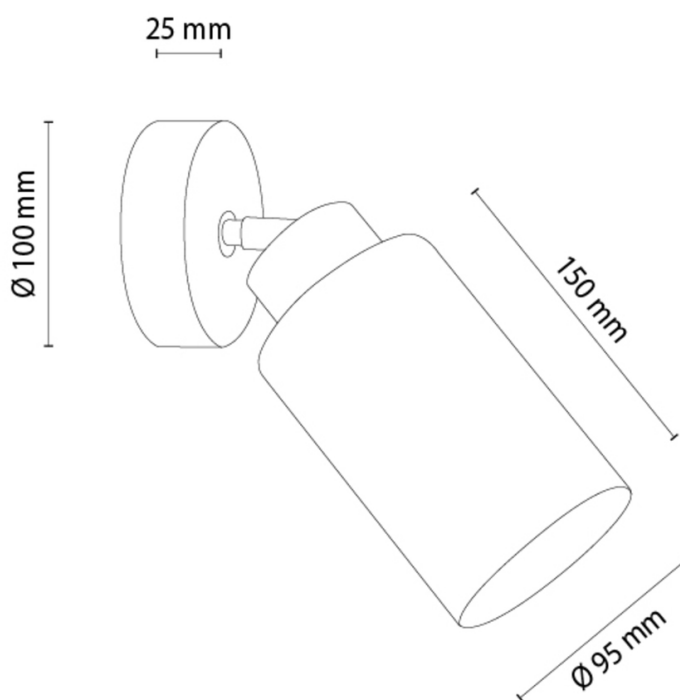

SELVA

Wall lamp

Article number:	2010424820039
EAN:	5905840268472
Light source:	1xE27 Max.60W
LED power W:	N/A
AC voltage:	220-240V
Luminous power lm:	N/A
Color temperature K:	N/A
Color rendering index CRI:	N/A
IP protection class:	IP20
Protection class:	2
Up&Down system:	N/A
Touch dimmer:	N/A
Click&Dimm system:	N/A
Magnetic mounting:	N/A
LED lighting method:	N/A
Lamp material:	Oak wood
Lamp color:	Oiled Oak
Lampshade No.:	G0039
Lampshade material:	Glass
Lampshade color:	Smoked glass
Cable material:	N/A
Cable color:	N/A
CE Declaration:	Download
FSC certificate:	FSC-C129231
Lamp dimensions	
Height (mm):	250
Width (mm):	95
Length (mm):	210
Diameter (mm):	
Net weight kg:	0,60
Gross weight kg:	0,80
Dimensions of carton No.1	
Height (mm):	200
Width (mm):	130
Length (mm):	180
Dimensions of carton No.2	
Height (mm):	N/A
Width (mm):	N/A
Length (mm):	N/A
Dimensions of carton No.3	
Height (mm):	N/A
Width (mm):	N/A
Length (mm):	N/A