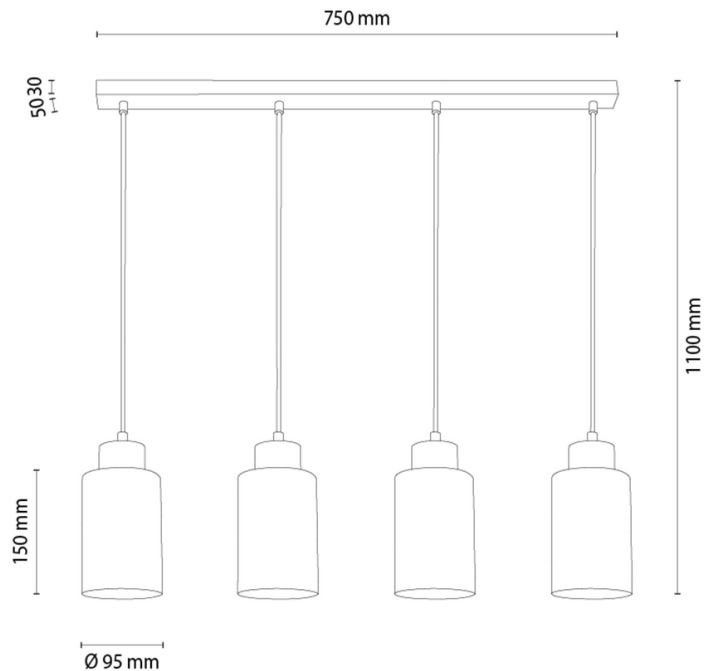

SELVA

Pendant Lamp

Article number:	1047434820770
EAN:	5905840268458
Light source:	4xE27 Max.60W
LED power W:	N/A
AC voltage:	220-240V
Luminous power lm:	N/A
Color temperature K:	N/A
Color rendering index CRI:	N/A
IP protection class:	IP20
Protection class:	2
Up&Down system:	N/A
Touch dimmer:	N/A
Click&Dimm system:	N/A
Magnetic mounting:	N/A
LED lighting method:	N/A
Lamp material:	Oak wood
Lamp color:	Oiled Oak
Lampshade No.:	G0770
Lampshade material:	Glass
Lampshade color:	White
Cable material:	Synthetic
Cable color:	Transparent
CE Declaration:	Download
FSC certificate:	FSC-C129231
Lamp dimensions	
Height (mm):	1100
Width (mm):	95
Length (mm):	750
Diameter (mm):	
Net weight kg:	2,45
Gross weight kg:	2,95
Dimensions of carton No.1	
Height (mm):	140
Width (mm):	200
Length (mm):	800
Dimensions of carton No.2	
Height (mm):	N/A
Width (mm):	N/A
Length (mm):	N/A
Dimensions of carton No.3	
Height (mm):	N/A
Width (mm):	N/A
Length (mm):	N/A