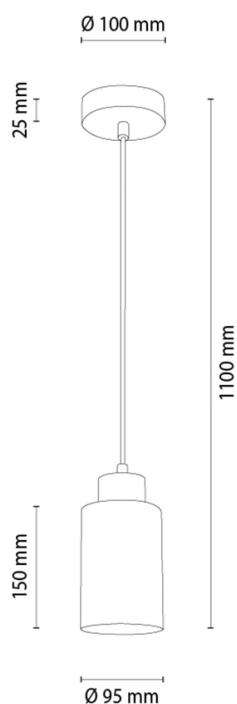

## Pendant Lamp

Article number:	1017435020770
EAN:	5905840268427
Light source:	1xE27 Max.60W
LED power W:	N/A
AC voltage:	220-240V
Luminous power lm:	N/A
Color temperature K:	N/A
Color rendering index CRI:	N/A
IP protection class:	IP20
Protection class:	2
Up&Down system:	N/A
Touch dimmer:	N/A
Click&Dimm system:	N/A
Magnetic mounting:	N/A
LED lighting method:	N/A
Lamp material:	Oak wood
Lamp color:	Oiled Oak
Lampshade No.:	G0770
Lampshade material:	Glass
Lampshade color:	White
Cable material:	Synthetic
Cable color:	Transparent
CE Declaration:	<a href="#">Download</a>
FSC certificate:	<a href="#">FSC-C129231</a>
Lamp dimensions	
Height (mm):	1100
Width (mm):	N/A
Length (mm):	N/A
Diameter (mm):	
Net weight kg:	0,55
Gross weight kg:	0,75
Dimensions of carton No.1	
Height (mm):	180
Width (mm):	120
Length (mm):	170
Dimensions of carton No.2	
Height (mm):	N/A
Width (mm):	N/A
Length (mm):	N/A
Dimensions of carton No.3	
Height (mm):	N/A
Width (mm):	N/A
Length (mm):	N/A