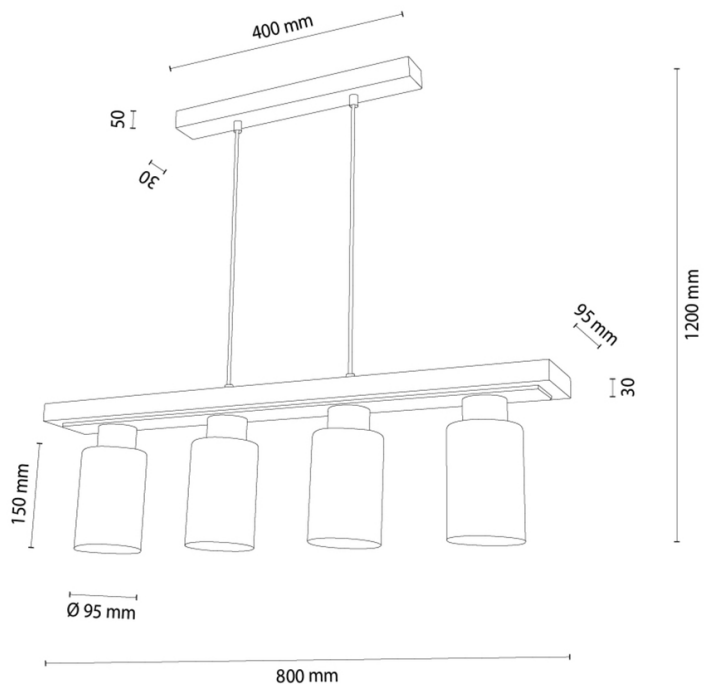

BELLA

Pendant Lamp

Article number:	1047424220039
EAN:	5905575055460
Light source:	4xE27 Max.60W
LED power W:	N/A
AC voltage:	220-240V
Luminous power lm:	N/A
Color temperature K:	N/A
Color rendering index CRI:	N/A
IP protection class:	IP20
Protection class:	2
Up&Down system:	N/A
Touch dimmer:	N/A
Click&Dimm system:	N/A
Magnetic mounting:	N/A
LED lighting method:	N/A
Lamp material:	Metal, Oak wood
Lamp color:	Black, Oiled Oak
Lampshade No.:	G0039
Lampshade material:	Glass
Lampshade color:	Smoked glass
Cable material:	Synthetic
Cable color:	Black
CE Declaration:	Download
FSC certificate:	FSC-C129231
Lamp dimensions	
Height (mm):	1200
Width (mm):	95
Length (mm):	800
Diameter (mm):	
Net weight kg:	3,20
Gross weight kg:	4,00
Dimensions of carton No.1	
Height (mm):	200
Width (mm):	280
Length (mm):	930
Dimensions of carton No.2	
Height (mm):	N/A
Width (mm):	N/A
Length (mm):	N/A
Dimensions of carton No.3	
Height (mm):	N/A
Width (mm):	N/A
Length (mm):	N/A