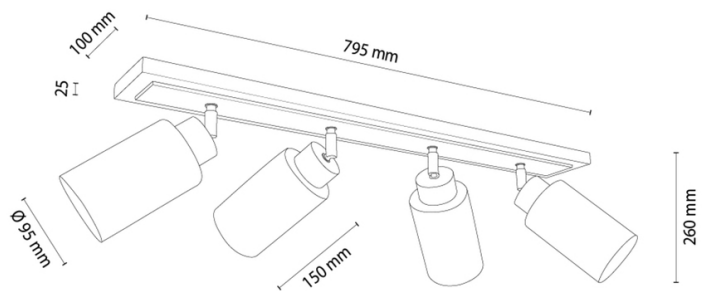

BELLA

Ceiling Lamp

Article number:	2047406120039
EAN:	5905575055385
Light source:	4xE27 Max.40W
LED power W:	N/A
AC voltage:	220-240V
Luminous power lm:	N/A
Color temperature K:	N/A
Color rendering index CRI:	N/A
IP protection class:	IP20
Protection class:	2
Up&Down system:	N/A
Touch dimmer:	N/A
Click&Dimm system:	N/A
Magnetic mounting:	N/A
LED lighting method:	N/A
Lamp material:	Metal, Oak wood
Lamp color:	Black, Oiled Oak
Lampshade No.:	G0039
Lampshade material:	Glass
Lampshade color:	Smoked glass
Cable material:	N/A
Cable color:	N/A
CE Declaration:	Download
FSC certificate:	FSC-C129231

Lamp dimensions

Height (mm):	260
Width (mm):	100
Length (mm):	950
Diameter (mm):	
Net weight kg:	2,50
Gross weight kg:	3,28

Dimensions of carton No.1

Height (mm):	150
Width (mm):	200
Length (mm):	930

Dimensions of carton No.2

Height (mm):	N/A
Width (mm):	N/A
Length (mm):	N/A

Dimensions of carton No.3

Height (mm):	N/A
Width (mm):	N/A
Length (mm):	N/A

Made in Poland · 5 Years Guarantee