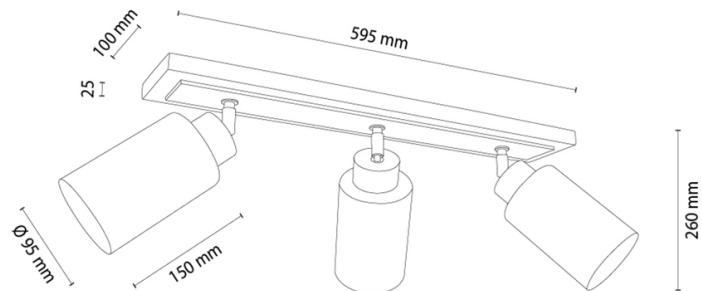

### Lamp dimensions

Height (mm):	260
Width (mm):	100
Length (mm):	740
Diameter (mm):	
Net weight kg:	1,90
Gross weight kg:	2,28

### Dimensions of carton No.1

Height (mm):	140
Width (mm):	200
Length (mm):	670

### Dimensions of carton No.2

Height (mm):	N/A
Width (mm):	N/A
Length (mm):	N/A

### Dimensions of carton No.3

Height (mm):	N/A
Width (mm):	N/A
Length (mm):	N/A

Made in Poland · 5 Years Guarantee