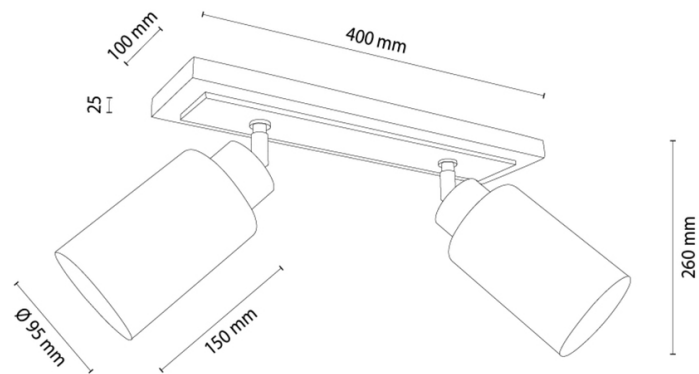

### Lamp dimensions

Height (mm):	260
Width (mm):	100
Length (mm):	540
Diameter (mm):	
Net weight kg:	1,30
Gross weight kg:	1,68

### Dimensions of carton No.1

Height (mm):	130
Width (mm):	180
Length (mm):	500

### Dimensions of carton No.2

Height (mm):	N/A
Width (mm):	N/A
Length (mm):	N/A

### Dimensions of carton No.3

Height (mm):	N/A
Width (mm):	N/A
Length (mm):	N/A

Made in Poland · 5 Years Guarantee