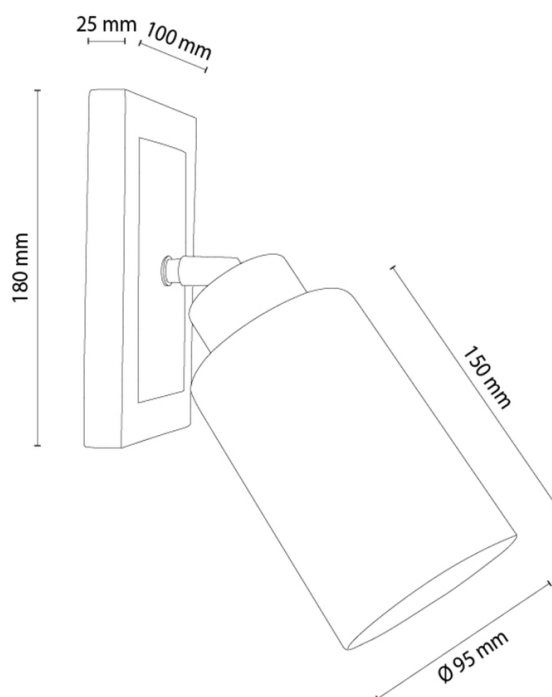

## Wall lamp

Article number:	2017405820039
EAN:	5905575055354
Light source:	1xE27 Max.60W
LED power W:	N/A
AC voltage:	220-240V
Luminous power lm:	N/A
Color temperature K:	N/A
Color rendering index CRI:	N/A
IP protection class:	IP20
Protection class:	2
Up&Down system:	N/A
Touch dimmer:	N/A
Click&Dimm system:	N/A
Magnetic mounting:	N/A
LED lighting method:	N/A
Lamp material:	Metal, Oak wood
Lamp color:	Black, Oiled Oak
Lampshade No.:	G0039
Lampshade material:	Glass
Lampshade color:	Smoked glass
Cable material:	N/A
Cable color:	N/A
CE Declaration:	<a href="#">Download</a>
FSC certificate:	<a href="#">FSC-C129231</a>
Lamp dimensions	
Height (mm):	260
Width (mm):	100
Length (mm):	220
Diameter (mm):	
Net weight kg:	0,62
Gross weight kg:	0,87
Dimensions of carton No.1	
Height (mm):	230
Width (mm):	140
Length (mm):	260
Dimensions of carton No.2	
Height (mm):	N/A
Width (mm):	N/A
Length (mm):	N/A
Dimensions of carton No.3	
Height (mm):	N/A
Width (mm):	N/A
Length (mm):	N/A