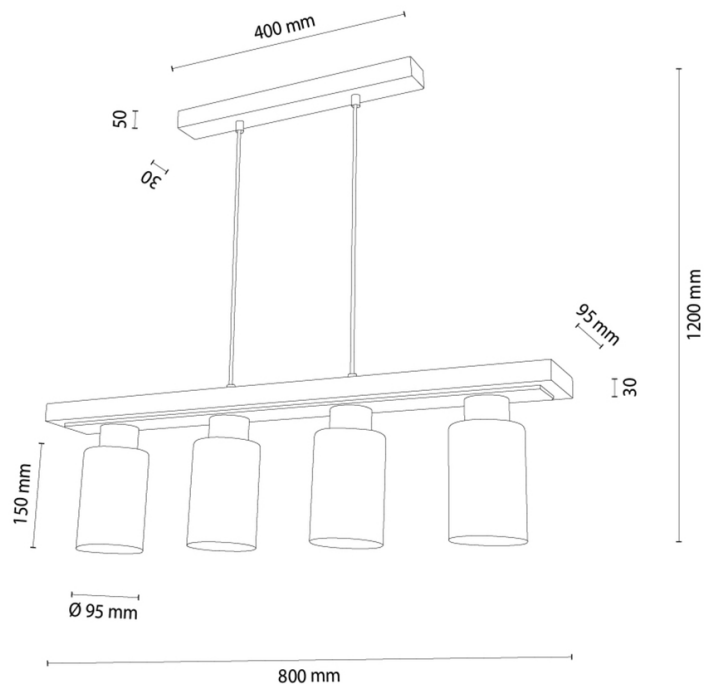

BELLA

Pendant Lamp

Article number:	1047432520770
EAN:	5905840268373
Light source:	4xE27 Max.60W
LED power W:	N/A
AC voltage:	220-240V
Luminous power lm:	N/A
Color temperature K:	N/A
Color rendering index CRI:	N/A
IP protection class:	IP20
Protection class:	2
Up&Down system:	N/A
Touch dimmer:	N/A
Click&Dimm system:	N/A
Magnetic mounting:	N/A
LED lighting method:	N/A
Lamp material:	Metal, Oak wood
Lamp color:	Oiled Oak, White
Lampshade No.:	G0770
Lampshade material:	Glass
Lampshade color:	White
Cable material:	Synthetic
Cable color:	Transparent
CE Declaration:	Download
FSC certificate:	FSC-C129231
Lamp dimensions	
Height (mm):	1200
Width (mm):	95
Length (mm):	800
Diameter (mm):	
Net weight kg:	3,20
Gross weight kg:	4,00
Dimensions of carton No.1	
Height (mm):	200
Width (mm):	280
Length (mm):	930
Dimensions of carton No.2	
Height (mm):	N/A
Width (mm):	N/A
Length (mm):	N/A
Dimensions of carton No.3	
Height (mm):	N/A
Width (mm):	N/A
Length (mm):	N/A