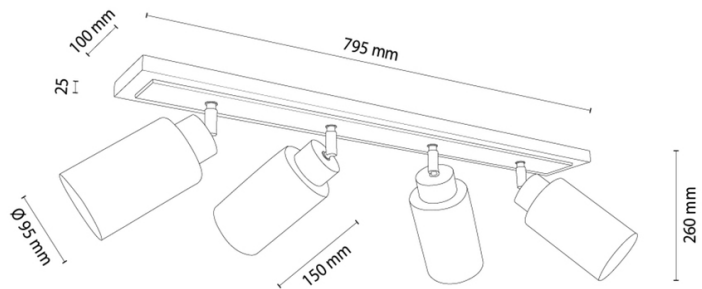

### Lamp dimensions

Height (mm):	260
Width (mm):	100
Length (mm):	950
Diameter (mm):	
Net weight kg:	2,50
Gross weight kg:	3,28

### Dimensions of carton No.1

Height (mm):	150
Width (mm):	200
Length (mm):	930

### Dimensions of carton No.2

Height (mm):	N/A
Width (mm):	N/A
Length (mm):	N/A

### Dimensions of carton No.3

Height (mm):	N/A
Width (mm):	N/A
Length (mm):	N/A

Made in Poland · 5 Years Guarantee